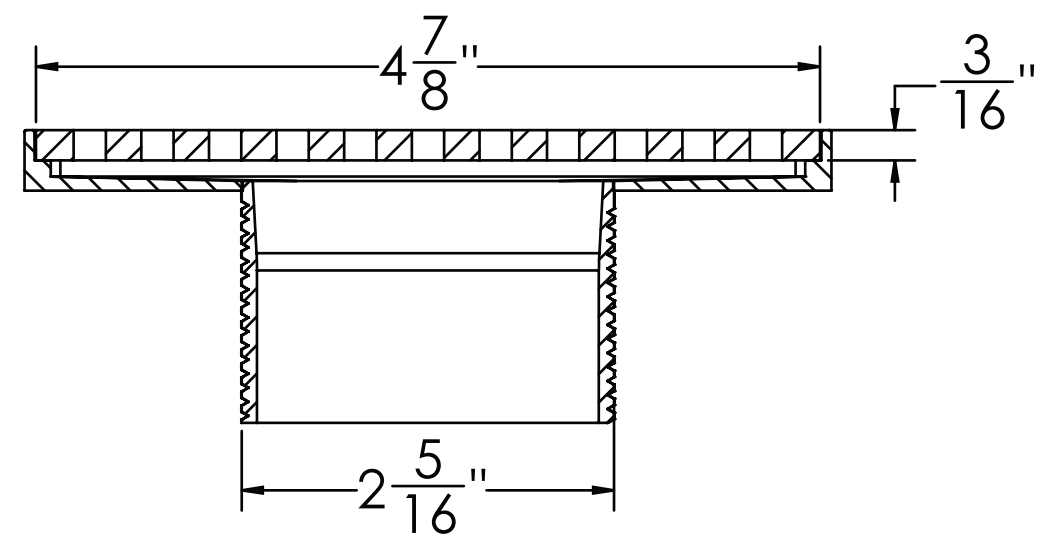

4" Square / 5" Round Premium Series build up with Schluter Kerdi Bonding flange and UCR 2

4" Square Strainer Kit

SECTION 1-1

5" Round Strainer Kit

SECTION 1-1

Premium Series build up with UCR 2 and Schluter Kerdi bonding flange