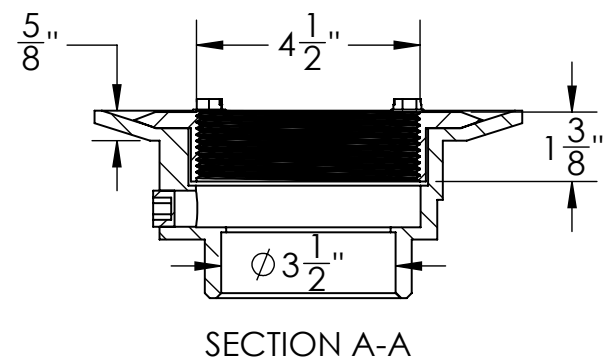

CDA 43W Specifications

- CDA 43:**
- ABS Clamp Down Drain Body Assembly
 - 4" NPS Threaded Throat
 - 3" Outlet
 - Compatible with traditional waterproofing membranes
 - Threaded top ring
 - NPT trap primer plug