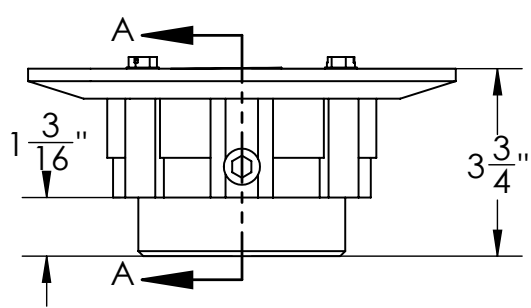

CDA 43W Specifications

- CDA 43:**
- ABS Clamp Down Drain Body Assembly
 - 4" NPS Threaded Throat
 - 3" Outlet
 - Compatible with traditional waterproofing membranes
 - Threaded top ring
 - NPT trap primer plug