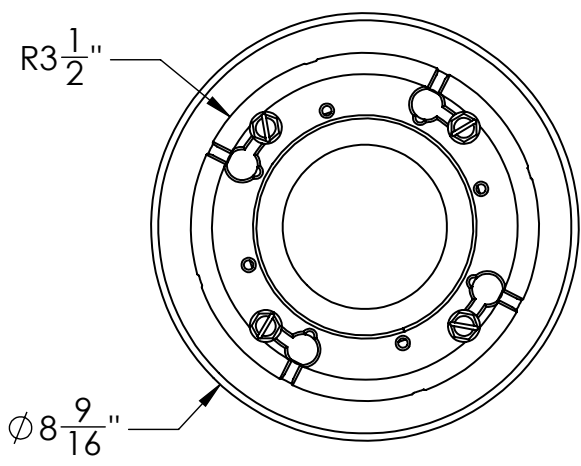

CDA 43W Specifications

- CDA 43:**
- ABS Clamp Down Drain Body Assembly
 - 4" NPS Threaded Throat
 - 3" Outlet
 - Compatible with traditional waterproofing membranes
 - Threaded top ring
 - NPT trap primer plug