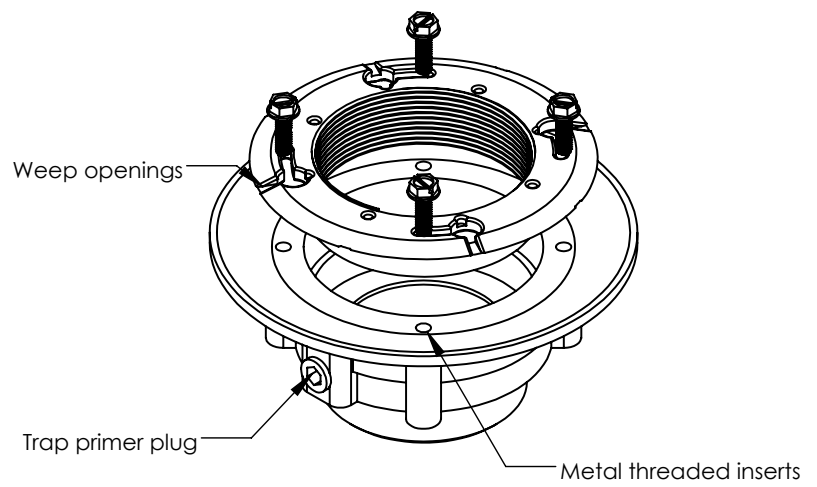

CDA 43W Specifications

- CDA 43:**
- ABS Clamp Down Drain Body Assembly
 - 4" NPS Threaded Throat
 - 3" Outlet
 - Compatible with traditional waterproofing membranes
 - Threaded top ring
 - NPT trap primer plug