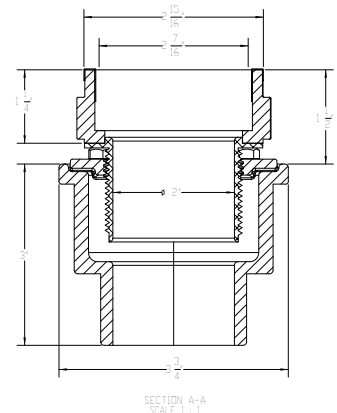

To order the roughs without the channel trim use PVC Components Only Kit.

PVC Components Only Kit Includes the GL 65 PVC Channel, EL 65 PVC Stop Ends, SL 65 PVC Outlet Section(s), CS 65 Channel Spacer, S 50 PVC Threaded Outlet(s), and HB 65 Hair Basket(s).	RG-L 6536 RG-L 6548 RG-L 6560 RG-L 6572 (Two outlets) RG-L 6596 (Two outlets)