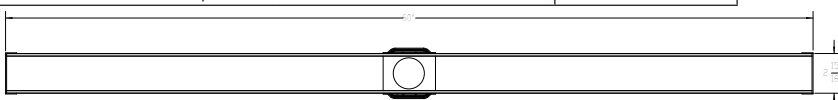

72" Roughs Only Kit Includes:

1 - GL 6572 PVC Channel	2 - S 50 PVC Threaded Outlet
2 - EL 65 PVC Stop End	2 - CT 72 Channel Trim
2 - SL 65 PVC Outlet Section	2 - HB 65 Hair Basket
1 - CS 6572 Channel Spacer	

1. **RG-L 6572 SS**
   RG-L 6572 PS
   RG-L 6572 ORB
   RG-L 6572 SB
   RG-L 6572 BK