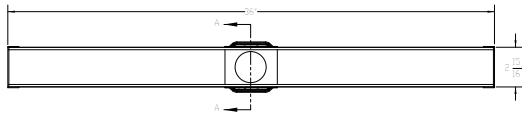

48" Roughs Only Kit Includes:

1 - GL 6548 PVC Channel	1 - S 50 PVC Threaded Outlet
2 - EL 65 PVC Stop End	2 - CT 48 Channel Trim
1 - SL 65 PVC Outlet Section	1 - HB 65 Hair Basket
1 - CS 6548 Channel Spacer	

1. **RG-L 6548 SS**
   RG-L 6548 PS
   RG-L 6548 ORB
   RG-L 6548 SB
   RG-L 6548 BK