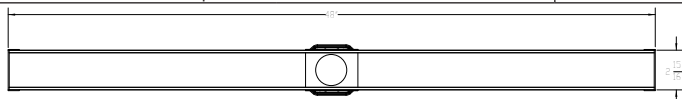

60" Roughs Only Kit Includes:

1 - GL 6560 PVC Channel	1 - S 50 PVC Threaded Outlet
2 - EL 65 PVC Stop End	2 - CT 60 Channel Trim
1 - SL 65 PVC Outlet Section	1 - HB 65 Hair Basket
1 - CS 6560 Channel Spacer	

1. **RG-L 6560 SS**
   RG-L 6560 PS
   RG-L 6560 ORB
   RG-L 6560 SB
   RG-L 6560 BK