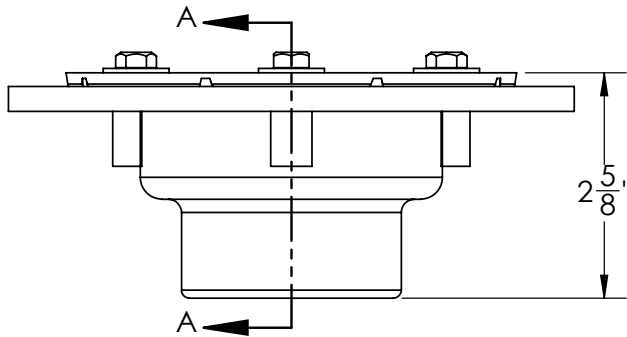

CDIB 22 Specifications Infinity Drain

CDIB 22:

- Cast Iron Clamp Down Drain Body Assembly
- 2" IPS Throat
- 2" No Hub Outlet
- Compatible with traditional waterproofing membranes

Infinity Drain
145 Dixon Avenue
Amityville, NY 11701
Phone: 516.767.6786
Fax: 516.740.3066
www.infinitydrain.com