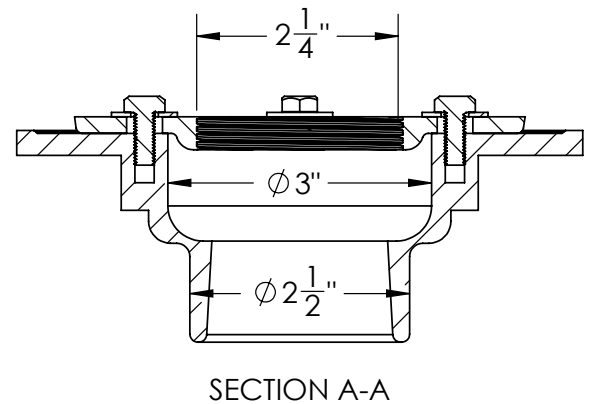

CDIB 22 Specifications Infinity Drain

CDIB 22:

- Cast Iron Clamp Down Drain Body Assembly
- 2" IPS Throat
- 2" No Hub Outlet
- Compatible with traditional waterproofing membranes

Infinity Drain
145 Dixon Avenue
Amityville, NY 11701
Phone: 516.767.6786
Fax: 516.740.3066
www.infinitydrain.com

NOTE: Installer must verify all rough-in dimensions prior to installation and consult local and national codes. Conformity and compliance to local and national codes are the responsibility of the installer.