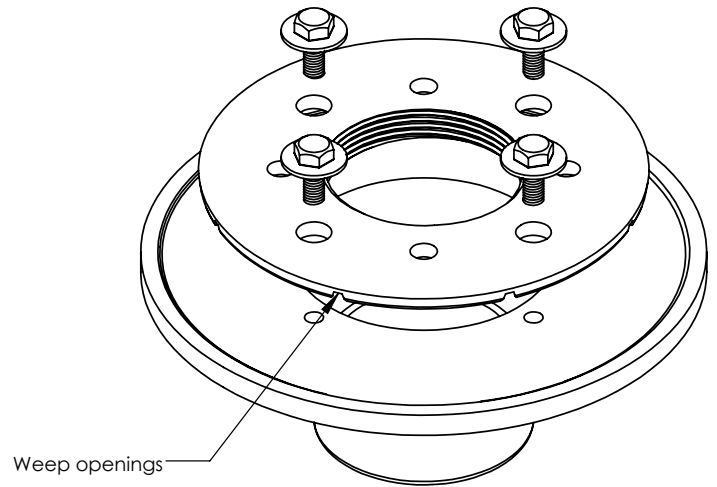

CDIB 22 Specifications Infinity Drain

CDIB 22:

- Cast Iron Clamp Down Drain Body Assembly
- 2" IPS Throat
- 2" No Hub Outlet
- Compatible with traditional waterproofing membranes

Infinity Drain
145 Dixon Avenue
Amityville, NY 11701
Phone: 516.767.6786
Fax: 516.740.3066
www.infinitydrain.com