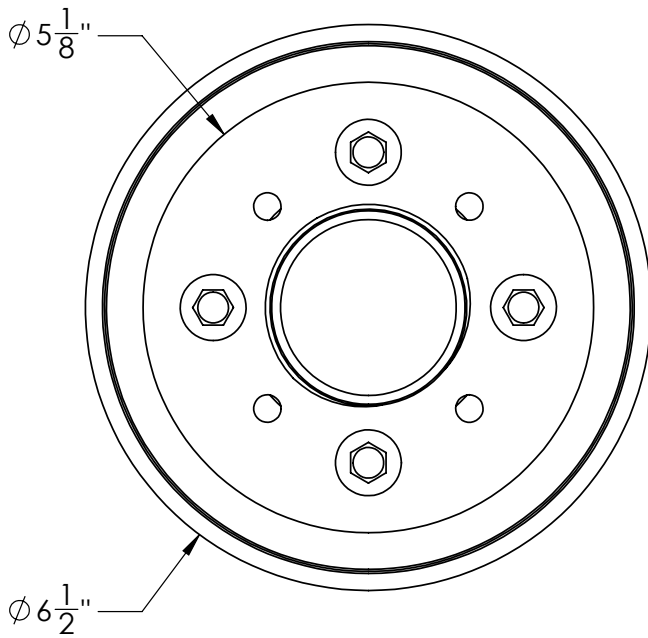

CDIB 22 Specifications Infinity Drain

CDIB 22:

- Cast Iron Clamp Down Drain Body Assembly
- 2" IPS Throat
- 2" No Hub Outlet
- Compatible with traditional waterproofing membranes

Infinity Drain
145 Dixon Avenue
Amityville, NY 11701
Phone: 516.767.6786
Fax: 516.740.3066
www.infinitydrain.com