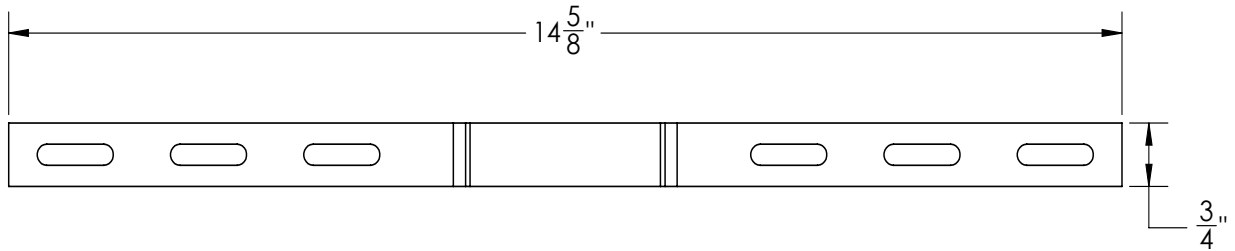

ST 65 Specifications

ST 65:
- 304 Stainless steel placement brackets
- Allows FT 65 series products to recess 3/4" into the subfloor

Infinity Drain
145 Dixon Avenue
Amityville, NY 11701
Phone: 516.767.6786
Fax: 516.740.3066
www.infinitydrain.com

NOTE: Installer must verify all rough-in dimensions prior to installation and consult local and national codes. Conformity and compliance to local and national codes are the responsibility of the installer.