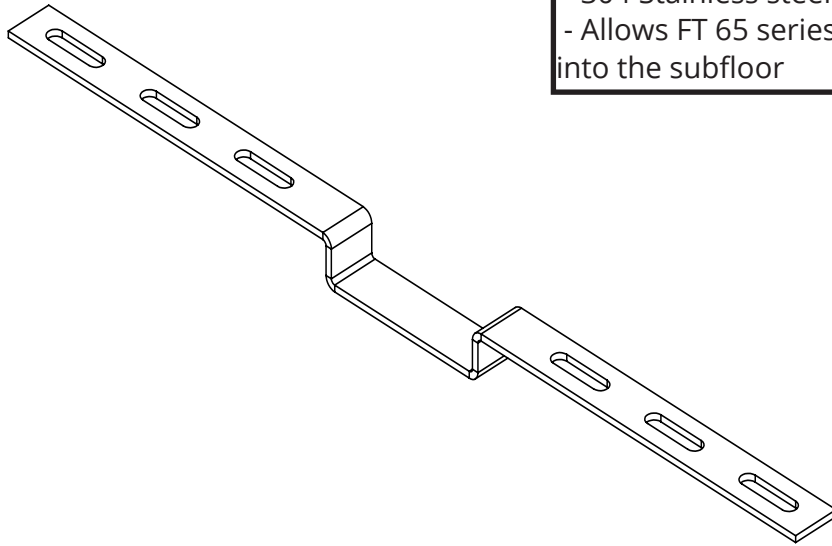

ST 65 Specifications

ST 65:
- 304 Stainless steel placement brackets
- Allows FT 65 series products to recess 3/4" into the subfloor

Infinity Drain
145 Dixon Avenue
Amityville, NY 11701
Phone: 516.767.6786
Fax: 516.740.3066
www.infinitydrain.com