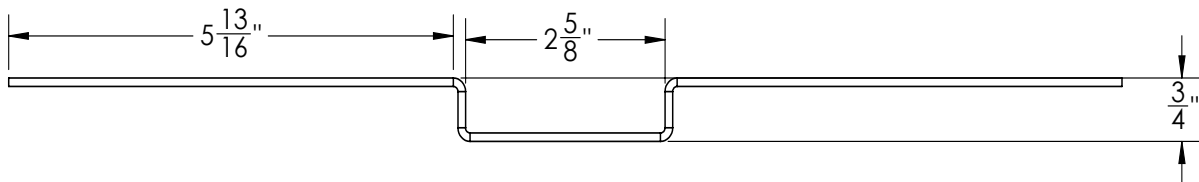

ST 65 Specifications

ST 65:
- 304 Stainless steel placement brackets
- Allows FT 65 series products to recess 3/4" into the subfloor

Infinity Drain
145 Dixon Avenue
Amityville, NY 11701
Phone: 516.767.6786
Fax: 516.740.3066
www.infinitydrain.com