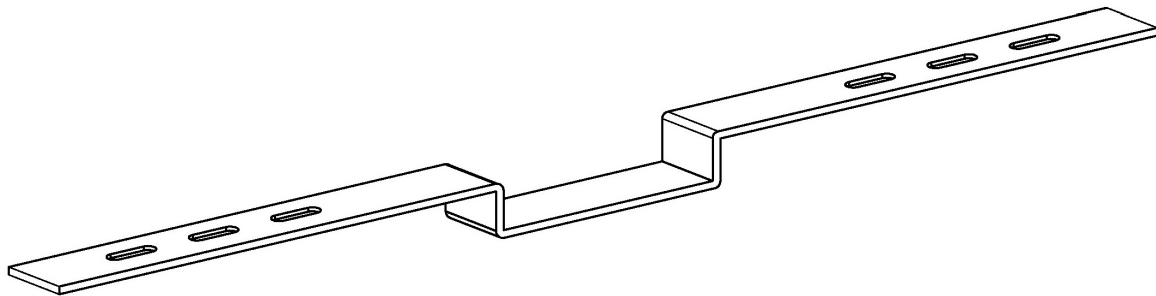

ST 100 Specifications

Placement Brackets

Allows FF 125 series products to recess 1" into subfloor

Infinity Drain

18 Secatoag Avenue
Port Washington, NY 11050
Phone: 516.767.6786
Fax: 516.740.3066
www.InfinityDrain.com