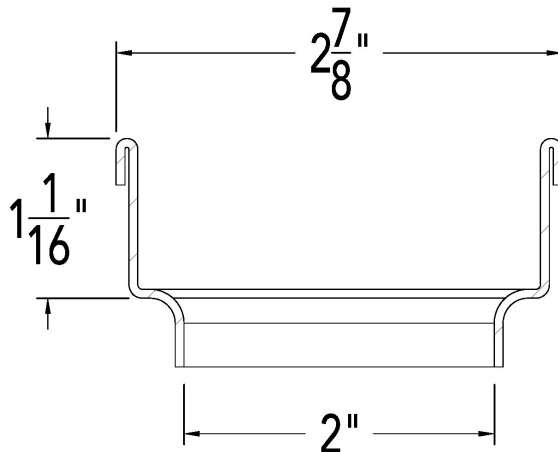

LF 65 Specifications

8" Stainless steel outlet section for S-AS 65 Series

Infinity Drain

18 Secatoag Avenue
Port Washington, NY 11050
Phone: 516.767.6786
Fax: 516.740.3066
www.InfinityDrain.com

Note: Installer must verify all rough-in dimensions prior to installation and consult local and national codes. Conformity and compliance to local and national codes are the responsibility of the installer.