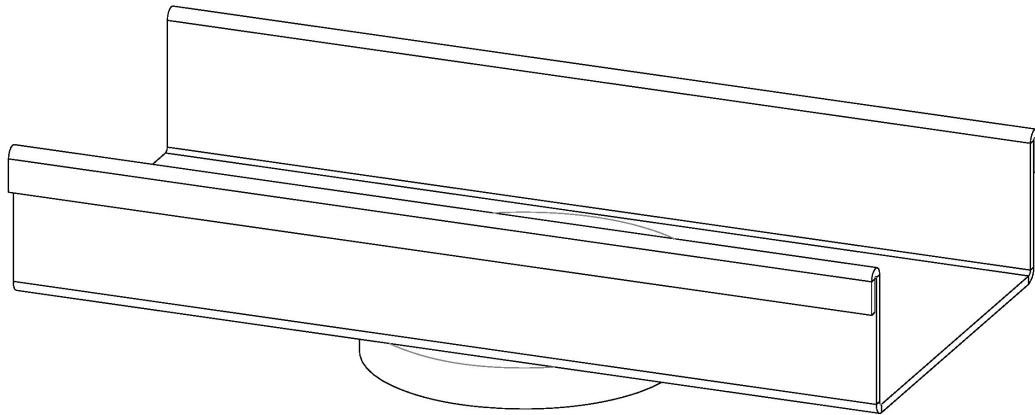

LF 65 Specifications

8" Stainless steel outlet section for S-AS 65 Series

Infinity Drain

18 Secatoag Avenue
Port Washington, NY 11050
Phone: 516.767.6786
Fax: 516.740.3066
www.InfinityDrain.com

Note: Installer must verify all rough-in dimensions prior to installation and consult local and national codes. Conformity and compliance to local and national codes are the responsibility of the installer.