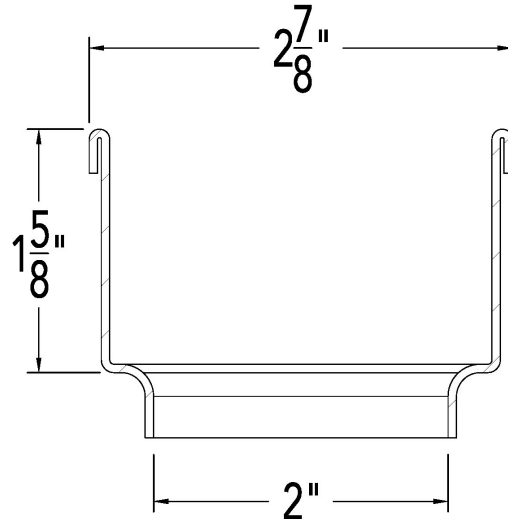

# HF 65 Specifications

## 8" Stainless steel outlet section for S-TIFAS 65 Series