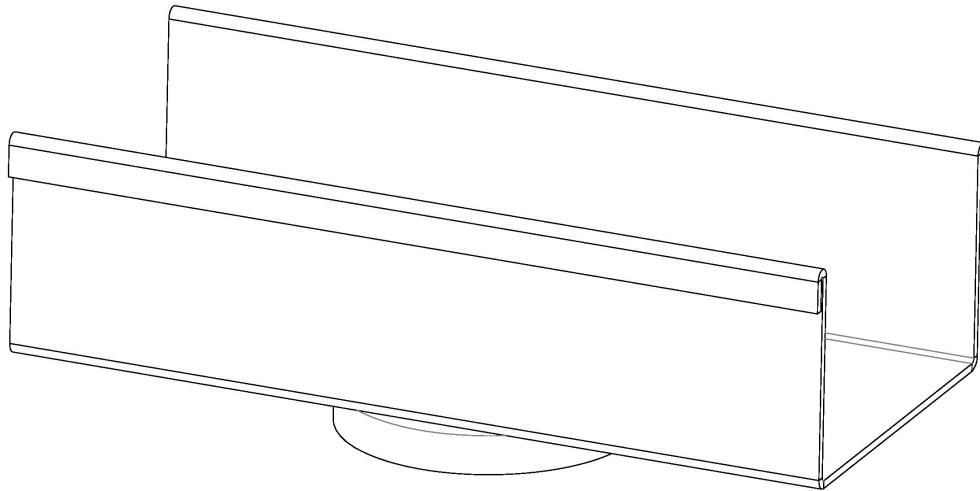

# HF 65 Specifications

## 8" Stainless steel outlet section for S-TIFAS 65 Series