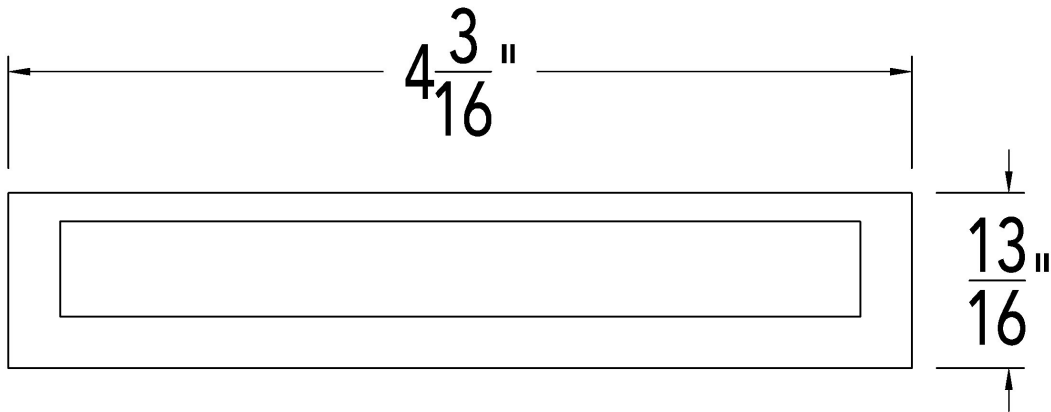

E 100 Specifications

PVC stop end for S-AG 100 Series

Infinity Drain

18 Secatoag Avenue
Port Washington, NY 11050
Phone: 516.767.6786
Fax: 516.740.3066
www.InfinityDrain.com

Note: Installer must verify all rough-in dimensions prior to installation and consult local and national codes. Conformity and compliance to local and national codes are the responsibility of the installer.