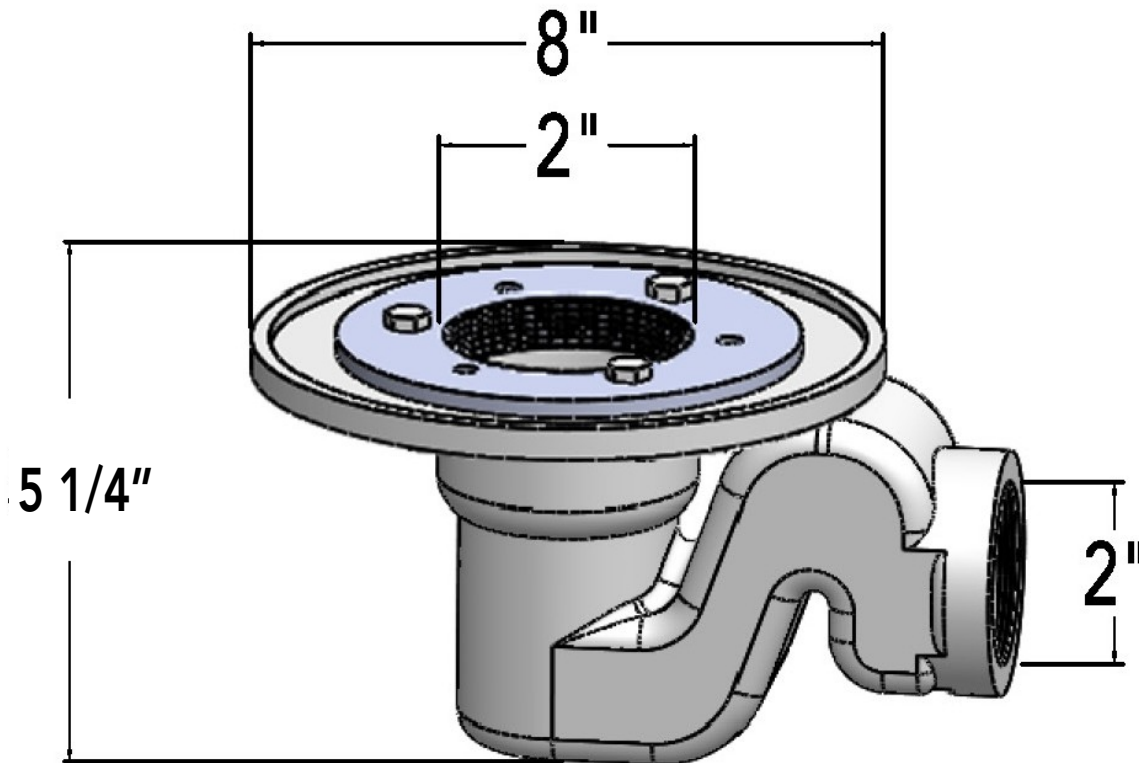

CDIS 42 Specifications

CDIS 42:

- Cast Iron Clamp Down Drain
- Integral Trap 4" Throat
- 2" Threaded Side Outlet
- 8" overall diameter

Infinity Drain

18 Secatoag Avenue
Port Washington, NY 11050
Phone: 516.767.6786
Fax: 516.740.3066
www.InfinityDrain.com

Note: Installer must verify all rough-in dimensions prior to installation and consult local and national codes. Conformity and compliance to local and national codes are the responsibility of the installer.