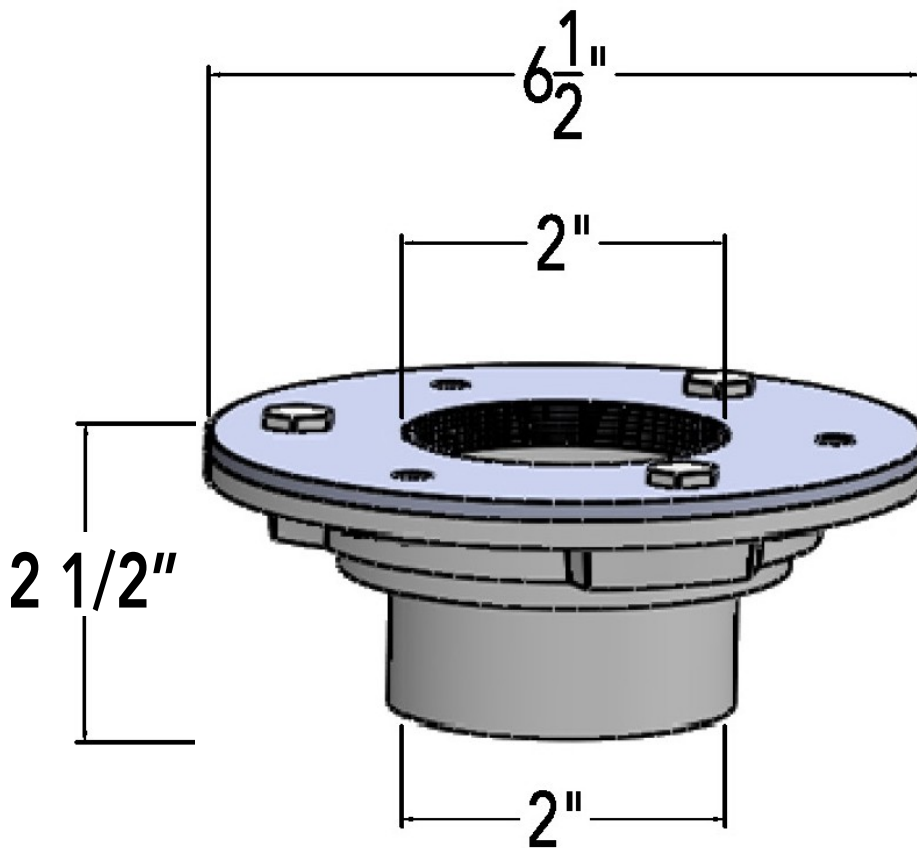

# CDIC 22 Specifications

## CDIC 22:

- Cast Iron Clamp Down Drain
- 2" Throat
- 2" Inside Caulk Outlet
- 6 1/2" overall diameter