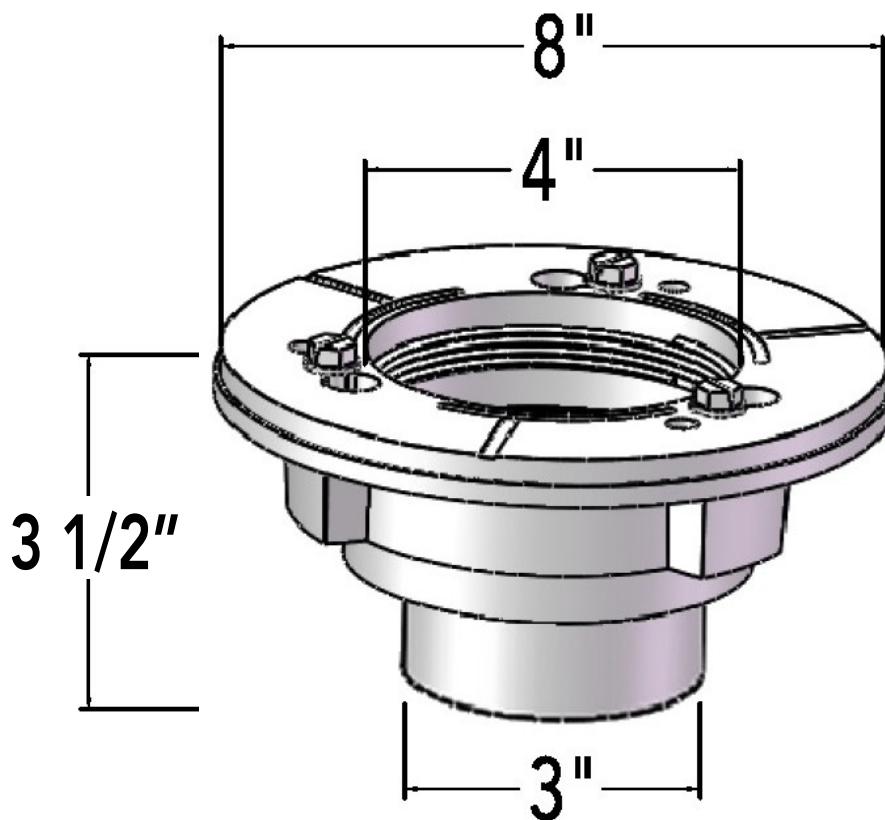

CDI 43 Specifications

CDI 43:

- Cast Iron Clamp Down Drain
- 4" Throat
- 3" No Hub Outlet
- 8" overall diameter

Infinity Drain
18 Secatoag Avenue
Port Washington, NY 11050
Phone: 516.767.6786
Fax: 516.740.3066
www.InfinityDrain.com

Note: Installer must verify all rough-in dimensions prior to installation and consult local and national codes. Conformity and compliance to local and national codes are the responsibility of the installer.