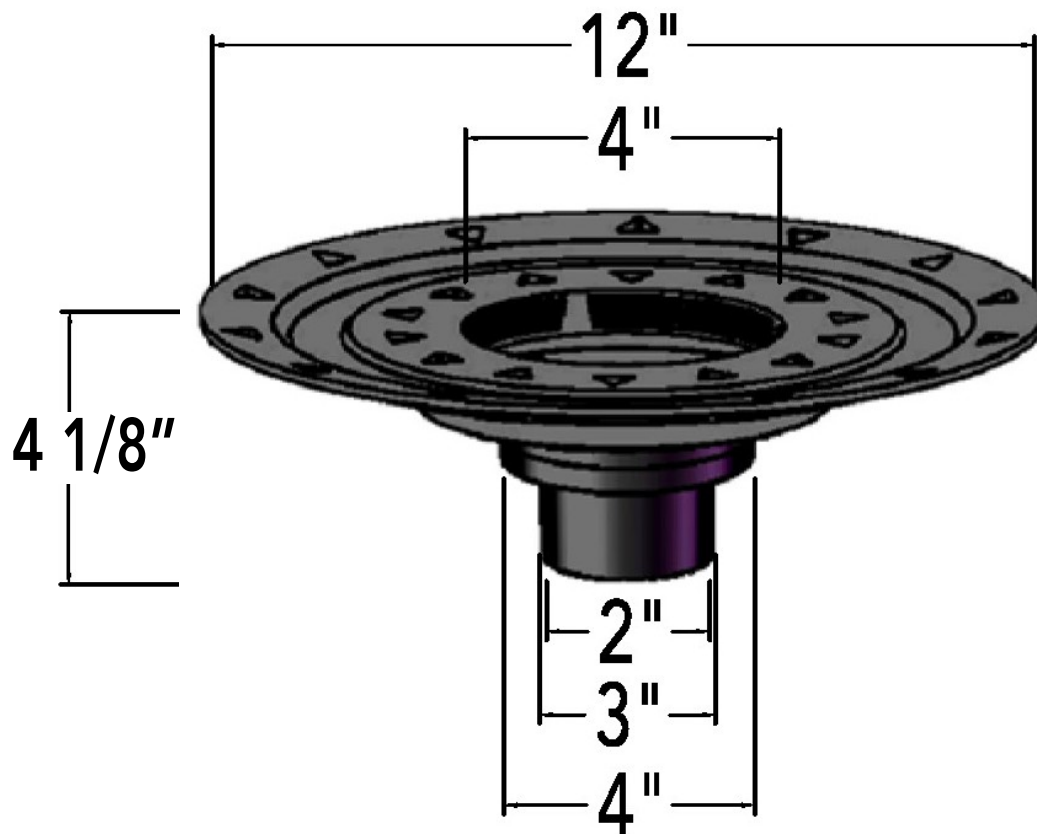

BFA 42 Specifications

BFA 42:

- ABS Bonded Flange
- 4" Throat
- Fits 2", 3" & 4" Outlet
- 12" overall diameter

Infinity Drain
18 Secatoag Avenue
Port Washington, NY 11050
Phone: 516.767.6786
Fax: 516.740.3066
www.InfinityDrain.com