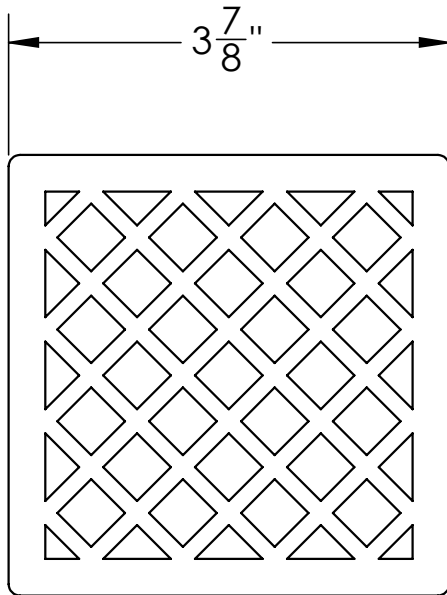

XS 4 Specifications

XS 4:

- Criss-Cross Decorative Plate
- 3 7/8 "x 3 7/8 "x 3/16"

Finishes:

- Satin Stainless (SS)
- Polished Stainless (PS)
- Oil Rubbed Bronze (ORB)
- Satin Bronze (SB)

Must be used with: