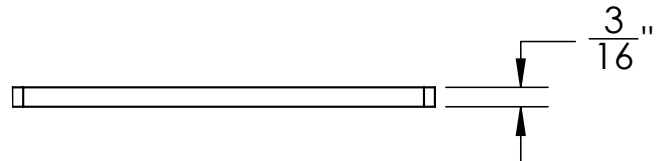

Infinity Drain
145 Dixon Avenue
Amityville, NY 11701
Phone: 516.767.6786
Fax: 516.740.3066
www.Infinity Drain.com

NOTE: Installer must verify all rough-in dimensions prior to installation and consult local and national codes. Conformity and compliance to local and national codes are the responsibility of the installer.