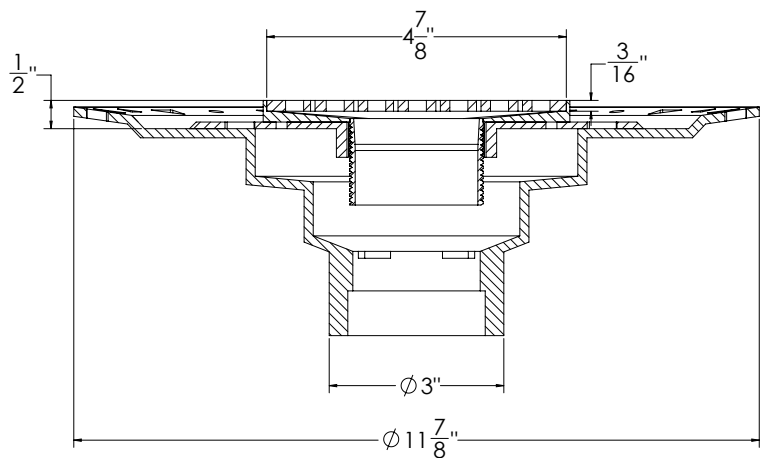

SECTION 1-1

Infinity Drain
145 Dixon Avenue
Amityville, NY 11701
Phone: 516.767.6786
Fax: 516.740.3066
www.InfinityDrain.com

NOTE: Installer must verify all rough-in dimensions prior to installation and consult local and national codes. Conformity and compliance to local and national codes are the responsibility of the installer.