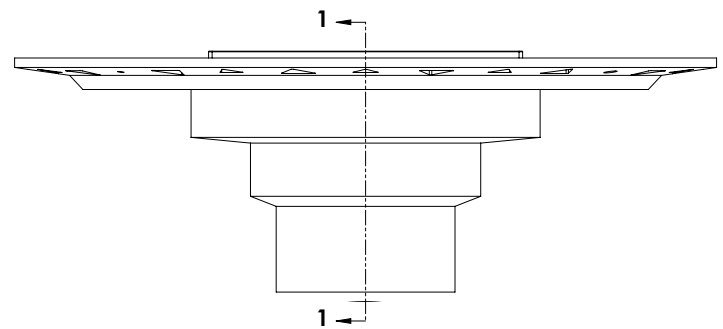

SECTION 1-1

Infinity Drain
145 Dixon Avenue
Amityville, NY 11701
Phone: 516.767.6786
Fax: 516.740.3066
www.InfinityDrain.com

NOTE: Installer must verify all rough-in dimensions prior to installation and consult local and national codes. Conformity and compliance to local and national codes are the responsibility of the installer.