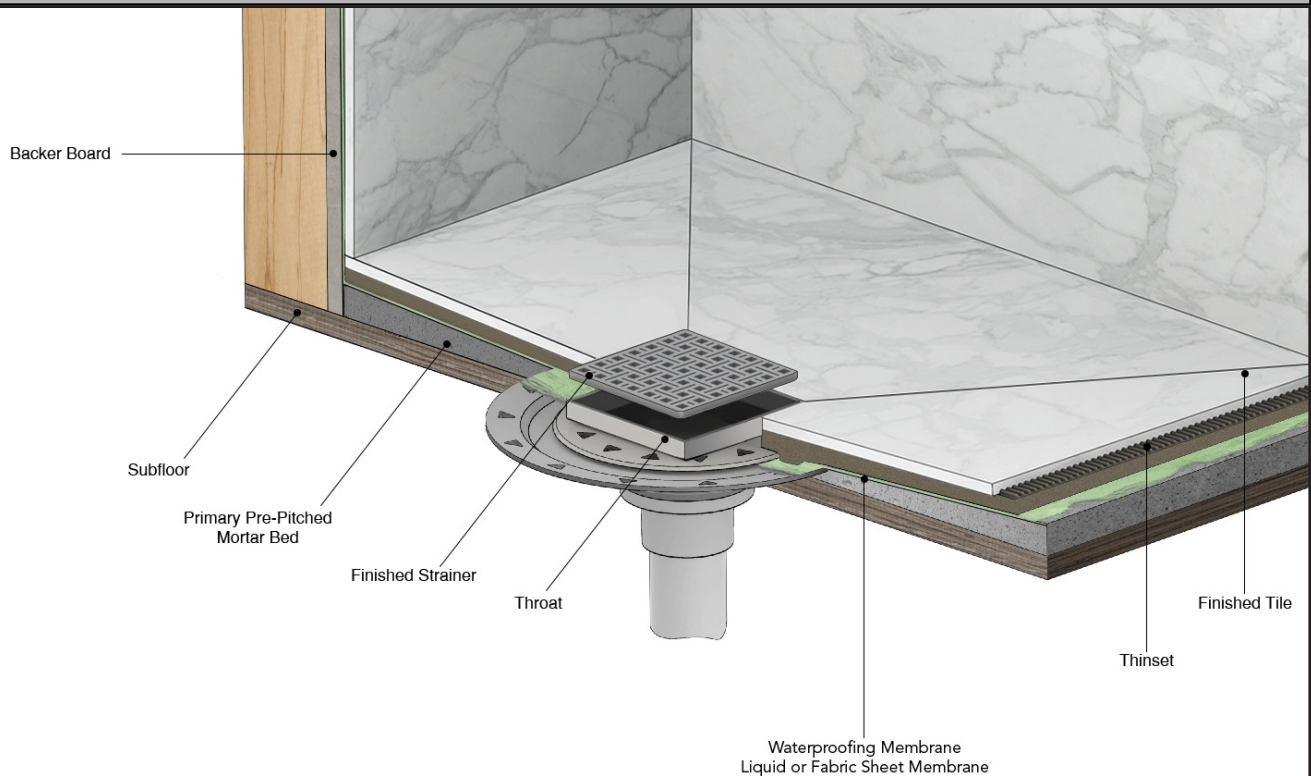

ID Infinity Drain

VDB 5 Weave Premium Center Drain Series with Bonded Flange

Complete Kits:

- VDB 5-P
- VDB 5-A
- VDB 5-S

Features

- 304L Stainless Steel Throat and Decorative Plate
- 3/16" Thick decorative plate
- 3/8" Depth throat
- Interior or Exterior use
- Grate can be removed completely for cleaning
- Requires traditional 4-way floor pitch
- Flow rate 8 GPM with 2" outlet

Installation

Care & Maintenance

VDB 5 stainless steel throat and decorative plate are made of 304L stainless steel. This material is non-porous, hygienic, rust-free and extremely durable. Bar Keepers Friend® and Soft Scrub® are commonly available products that can be used to protect and clean your Satin Stainless drain cover. For stains that have been left for an excessive amount of time, stronger cleaning agents such as Steel Brite® may be needed. For Polished Stainless and other finishes we recommend a mild soap and a soft cloth for cleaning. DO NOT use any abrasive cleaners, scrub pads or allow household cleaning agents, such as bleach, to sit on the drain cover for a long period of time. Stainless steel does not rust. External factors, such as contamination from other highly ferrous metals, built up road salt, sea salt, or chlorine may have caused "surface" rust which can be removed using Barkeepers Friend®, Soft Scrub® with Bleach, or Steel Brite®. Always follow the directions on the bottle. Follow proper maintenance procedures to prevent excessive surface rust. In areas of frequent exposure to salt, chlorine, and other chemical compounds, maintenance of the stainless grates should be performed at least 2-3 times per year.

Infinity Drain
145 Dixon Avenue
Amityville, NY 11701
Phone: 516.767.6786
Fax: 516.740.3066
www.InfinityDrain.com

NOTE: Installer must verify all rough-in dimensions prior to installation and consult local and national codes. Conformity and compliance to local and national codes are the responsibility of the installer.