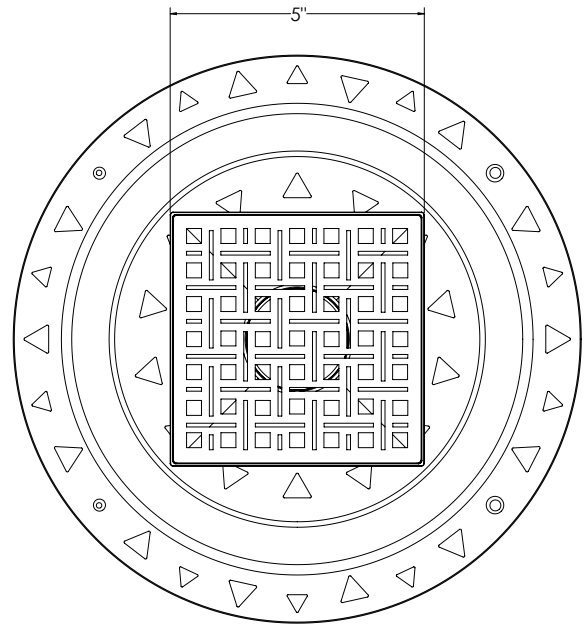

# VDB 5 Specifications

- (a) VS 5 - Decorative Plate
- (b) HB 65 - Hair Basket
- (c) T 52 - 2" Throat
- (d) Bonded Flange

**Finishes Available:**

- Satin Stainless (SS)
- Polished Stainless (PS)
- Oil Rubbed Bronze (ORB)
- Satin Bronze (SB)
- Matte Black (BK)
- Satin Champagne (SC)
- Polished Gold (PG)
- Polished Brass (PB)
- Gunmetal (GM)
- Matte White (MW)