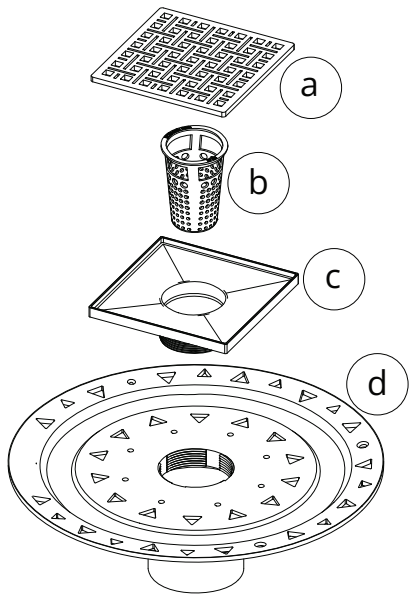

VDB 5 Specifications

- (a) VS 5 - Decorative Plate
- (b) HB 65 - Hair Basket
- (c) T 52 - 2" Throat
- (d) Bonded Flange

Finishes Available:

- ☐ Satin Stainless (SS)
- ☐ Polished Stainless (PS)
- ☐ Oil Rubbed Bronze (ORB)
- ☐ Satin Bronze (SB)
- ☐ Matte Black (BK)
- ☐ Satin Champagne (SC)
- ☐ Polished Gold (PG)
- ☐ Polished Brass (PB)
- ☐ Gunmetal (GM)
- ☐ Matte White (MW)