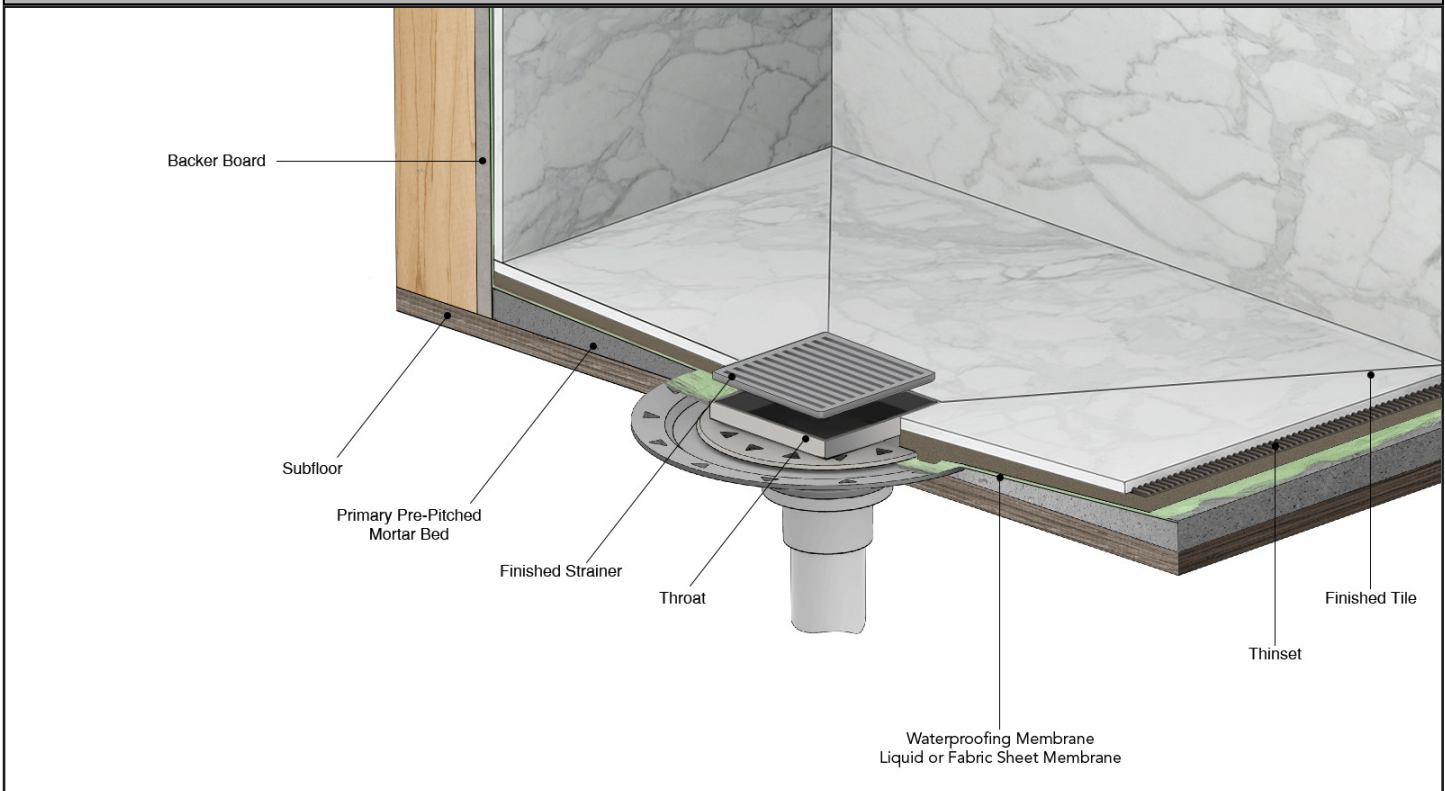

Installation

Care & Maintenance

NDB 5 stainless steel throat and decorative plate are made of 304L stainless steel. This material is non-porous, hygienic, rust-free and extremely durable. Bar Keepers Friend® and Soft Scrub® are commonly available products that can be used to protect and clean your Satin Stainless drain cover. For stains that have been left for an excessive amount of time, stronger cleaning agents such as Steel Brite® may be needed. For all finishes we recommend using mild soap and a soft cloth for cleaning. DO NOT use any abrasive cleaners, scrub pads or allow household cleaning agents, such as bleach, to sit on the drain cover for a long period of time. Stainless steel does not rust. External factors, such as contamination from other highly ferrous metals, built up road salt, sea salt, or chlorine may have caused "surface" rust which can be removed using Barkeepers Friend®, Soft Scrub®, or Steel Brite Cleaner. Always follow the directions on the bottle. Follow proper maintenance procedures to prevent excessive surface rust. In areas of frequent exposure to salt, chlorine, and other chemical compounds, maintenance of the stainless grates should be performed at least 2-3 times per year.

Infinity Drain
145 Dixon Avenue
Amityville, NY 11701
Phone: 516.767.6786
Fax: 516.740.3066
www.InfinityDrain.com

NOTE: Installer must verify all rough-in dimensions prior to installation and consult local and national codes. Conformity and compliance to local and national codes are the responsibility of the installer.