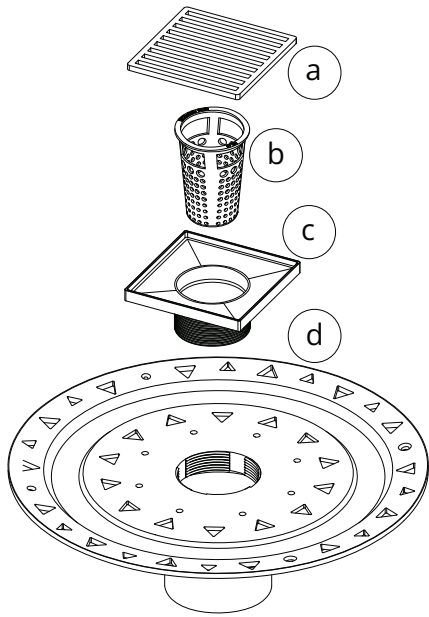

NDB 5 Specifications

ID Infinity Drain

- (a) NS 5 - Decorative Plate
- (b) HB 65 - Hair Basket
- (c) T 52 - 2" Throat
- (d) Bonded Flange

Finishes Available:

- ☐ Satin Stainless (SS)
- ☐ Polished Stainless (PS)
- ☐ Oil Rubbed Bronze (ORB)
- ☐ Satin Bronze (SB)
- ☐ Matte Black (BK)
- ☐ Satin Champagne (SC)
- ☐ Polished Gold (PG)
- ☐ Polished Brass (PB)
- ☐ Gunmetal (GM)
- ☐ Matte White (MW)