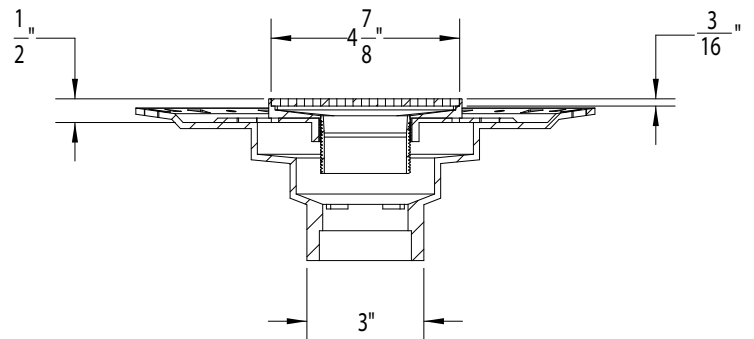

SECTION 1-1

Infinity Drain
145 Dixon Avenue
Amityville, NY 11701
Phone: 516.767.6786
Fax: 516.740.3066
www.InfinityDrain.com

NOTE: Installer must verify all rough-in dimensions prior to installation and consult local and national codes. Conformity and compliance to local and national codes are the responsibility of the installer.