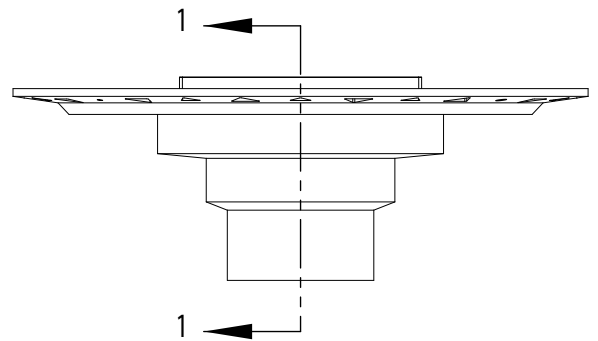

SECTION 1-1

Infinity Drain
145 Dixon Avenue
Amityville, NY 11701
Phone: 516.767.6786
Fax: 516.740.3066
www.InfinityDrain.com

NOTE: Installer must verify all rough-in dimensions prior to installation and consult local and national codes. Conformity and compliance to local and national codes are the responsibility of the installer.