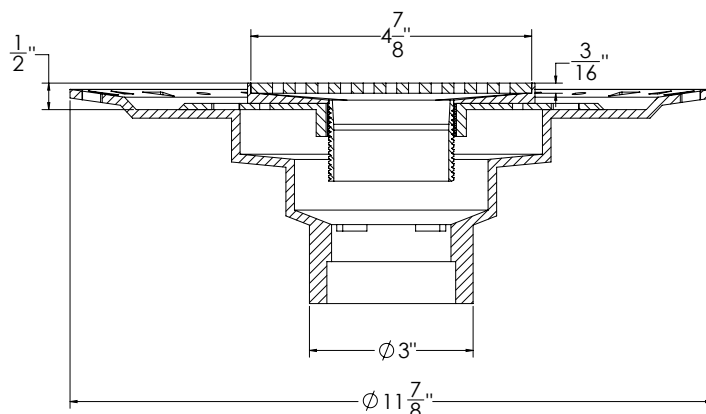

SECTION 1-1

Infinity Drain
145 Dixon Avenue
Amityville, NY 11701
Phone: 516.767.6786
Fax: 516.740.3066
www.InfinityDrain.com

NOTE: Installer must verify all rough-in dimensions prior to installation and consult local and national codes. Conformity and compliance to local and national codes are the responsibility of the installer.