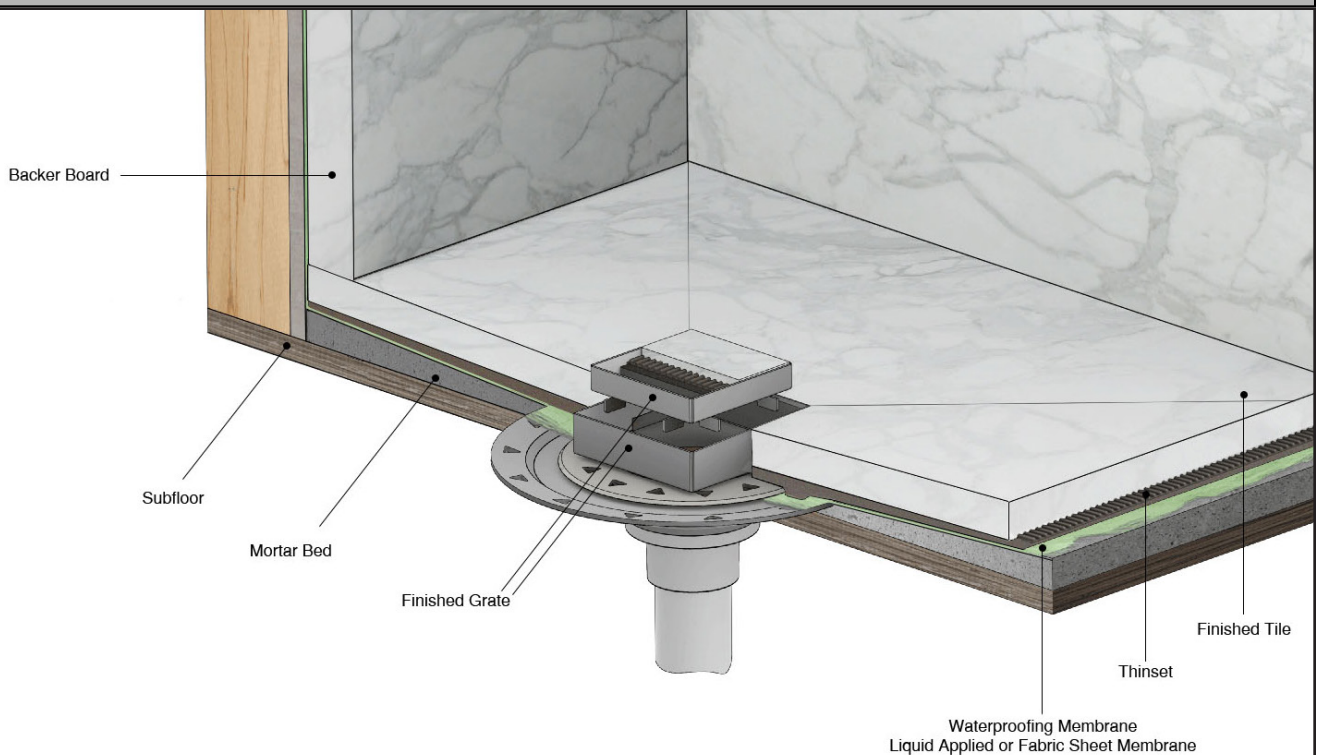

Installation

Care & Maintenance

NDB 5 stainless steel throat and decorative plate are made of 304L stainless steel. This material is non-porous, hygienic, rust-free and extremely durable. Bar Keepers Friend® and Soft Scrub® are commonly available products that can be used to protect and clean your Satin Stainless drain cover. For stains that have been left for an excessive amount of time, stronger cleaning agents such as Steel Brite® may be needed. For Polished Stainless and other finishes we recommend a mild soap and a soft cloth for cleaning. DO NOT use any abrasive cleaners, scrub pads or allow household cleaning agents, such as bleach, to sit on the drain cover for a long period of time. Stainless steel does not rust. External factors, such as contamination from other highly ferrous metals, built up road salt, sea salt, or chlorine may have caused "surface" rust which can be removed using Barkeepers Friend®, Soft Scrub® with Bleach, or Steel Brite®. Always follow the directions on the bottle. Follow proper maintenance procedures to prevent excessive surface rust. In areas of frequent exposure to salt, chlorine, and other chemical compounds, maintenance of the stainless grates should be performed at least 2-3 times per year.

Infinity Drain
145 Dixon Avenue
Amityville, NY 11701
Phone: 516.767.6786
Fax: 516.740.3066
www.Infinity Drain.com

NOTE: Installer must verify all rough-in dimensions prior to installation and consult local and national codes. Conformity and compliance to local and national codes are the responsibility of the installer.