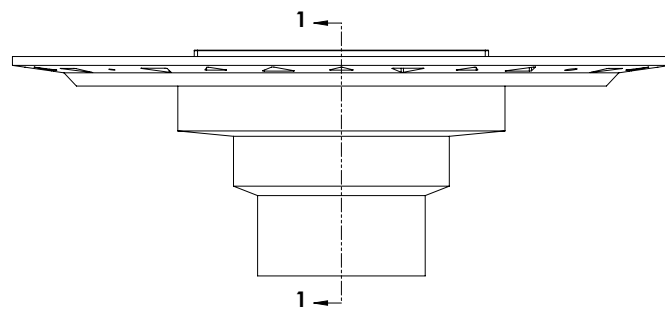

SECTION 1-1

Infinity Drain
145 Dixon Avenue
Amityville, NY 11701
Phone: 516.767.6786
Fax: 516.740.3066
www.InfinityDrain.com

NOTE: Installer must verify all rough-in dimensions prior to installation and consult local and national codes. Conformity and compliance to local and national codes are the responsibility of the installer.