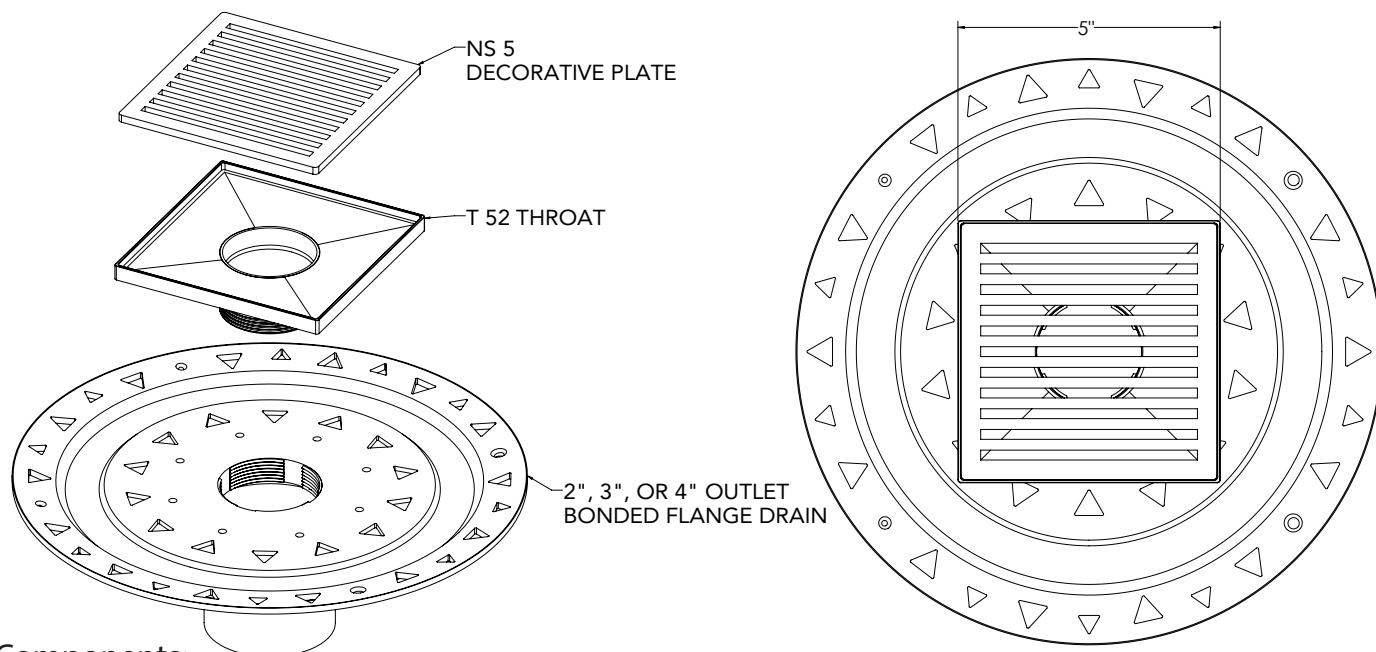

NDB 5 Specifications

Components:

NDB 5-A

- 5" x 5" Kit with ABS Drain Body (5" L x 5" W x 3/8" H) - Strainer
- 1 - NS 5 Lines Decorative Plate
- 1 - T 52 Throat
- 1 - BFA 22 Bonded Flange Drain ABS
- 1 - HS 2 Hair Strainer
- 1 - DKEY Lift Out Key

NDB 5-P

- 5" x 5" Kit with PVC Drain Body (5" L x 5" W x 3/8" H) - Strainer
- 1 - NS 5 Lines Decorative Plate
- 1 - T 52 Throat
- 1 - BFP 22 Bonded Flange Drain PVC
- 1 - HS 2 Hair Strainer
- 1 - DKEY Lift Out Key

Finishes:

- —Satin Stainless (SS)
- —Polished Stainless (PS)
- —Oil Rubbed Bronze (ORB)
- —Satin Bronze (SB)