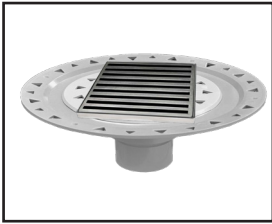

# ID Infinity Drain

## NDB 5 Center Drain Series

### Features

- 3/16" thick decorative plate
- 3/8" depth throat
- 304L Stainless Steel Throat and Decorative Plate
- Indoor outdoor use
- Grate can be removed completely for cleaning
- Requires traditional 4-way floor pitch
- Flow rate 8 GPM with 2" outlet