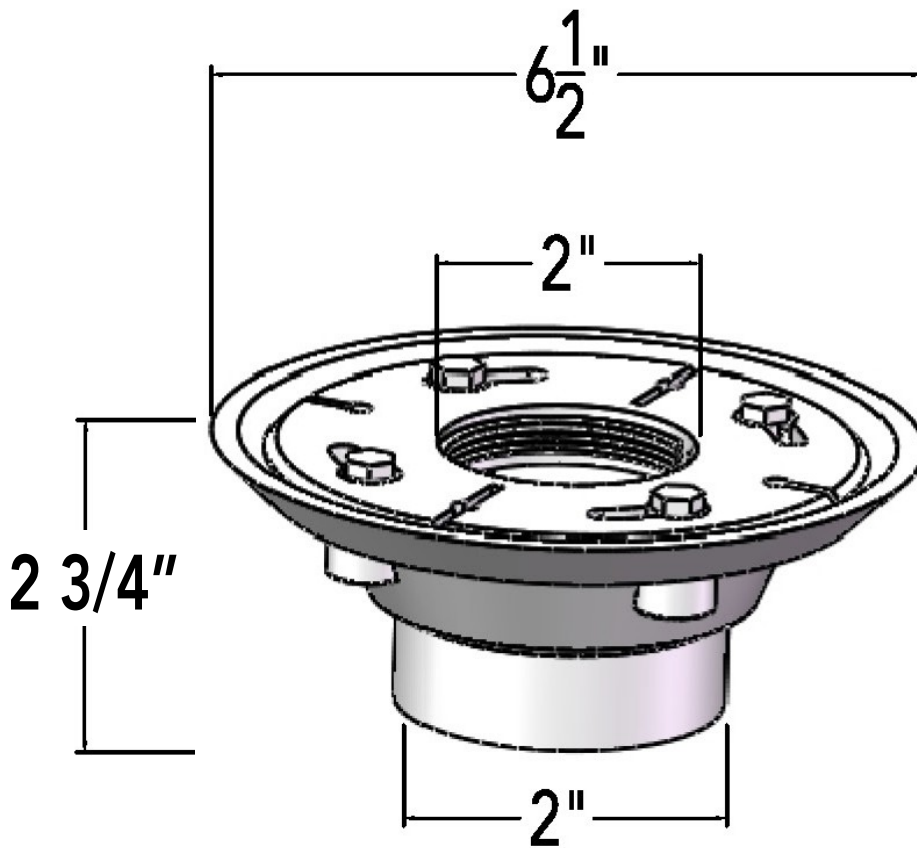

CDP 22 Specifications

CDP 22:

- PVC Clamp Down Drain
- 2" Throat
- 2" Outlet
- 6 1/2" overall diameter

Infinity Drain

18 Secatoag Avenue
Port Washington, NY 11050
Phone: 516.767.6786
Fax: 516.740.3066
www.InfinityDrain.com

Note: Installer must verify all rough-in dimensions prior to installation and consult local and national codes. Conformity and compliance to local and national codes are the responsibility of the installer.