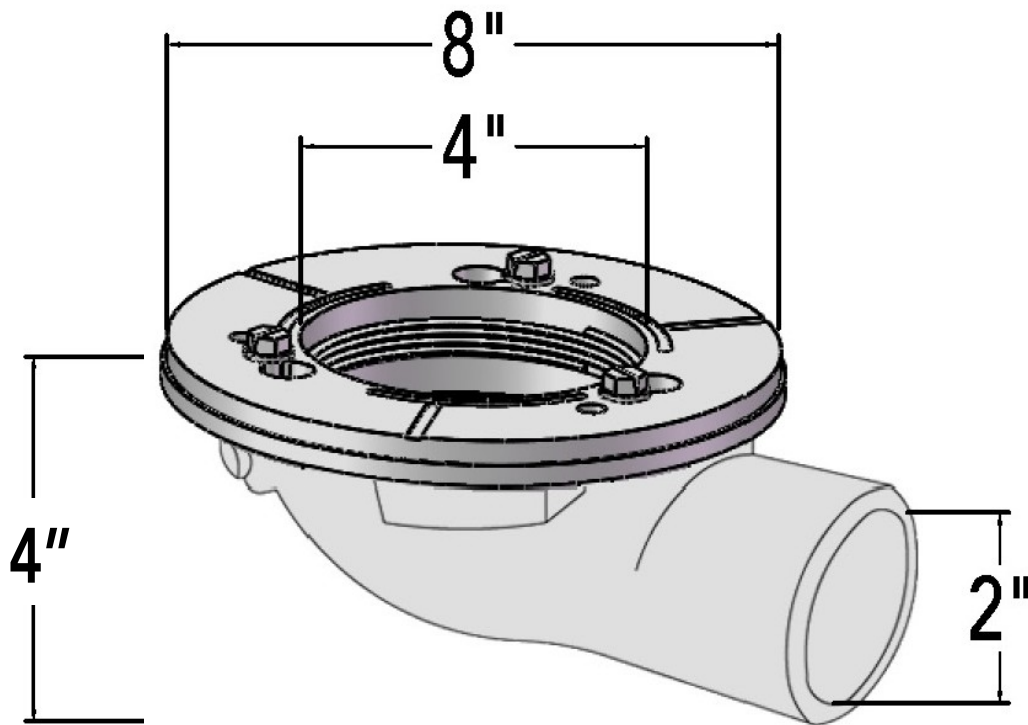

CDIQ 42 Specifications

CDIQ 42:

- Cast Iron Clamp Down Drain
- Side Outlet No Trap 4" Throat
- 2" Outlet
- 8" overall diameter

Note: Installer must verify all rough-in dimensions prior to installation and consult local and national codes. Conformity and compliance to local and national codes are the responsibility of the installer.