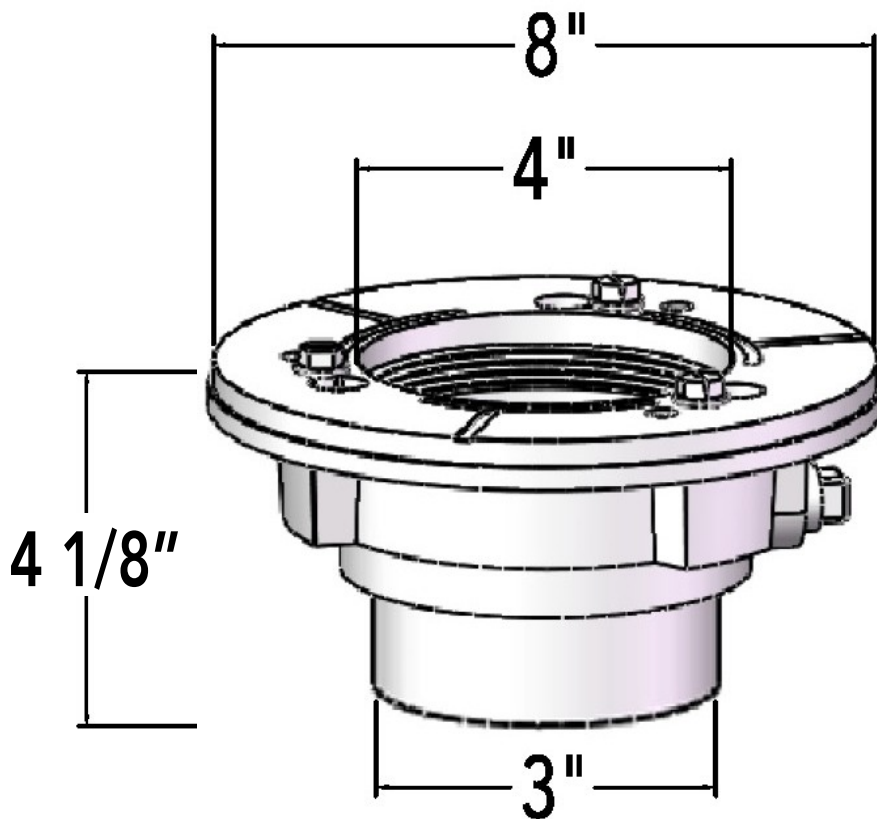

CDIC 43 Specifications

CDIC 43:

- Cast Iron Clamp Down Drain
- 4" Throat
- 3" No Hub Outlet
- 8" overall diameter

Note: Installer must verify all rough-in dimensions prior to installation and consult local and national codes. Conformity and compliance to local and national codes are the responsibility of the installer.