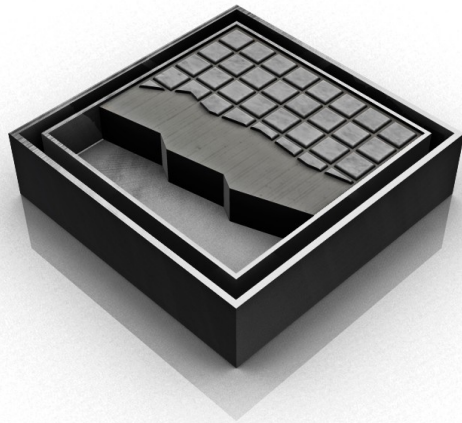

TDB 15 Series

TDB 15 | Tile Drain Series

- 12 gauge 316 Stainless Steel Frame and Body
- 3/4" depth inside frame for material
- 1/4" drainage gap
- Indoor or outdoor use
- Residential grade bonded flange (PVC or ABS) with 4" throat
- Connects to 2", 3" or 4" waste line
- Uses liquid and fabric sheet membrane waterproofing (not Hot Mop)
- Grate can be removed completely for cleaning
- Requires traditional 4-way floor pitch
- Flow rate 9 GPM with 2" outlet

Finishes:

- ___ Satin Stainless
- ___ Polished Stainless

Installation (TD) Center Drain