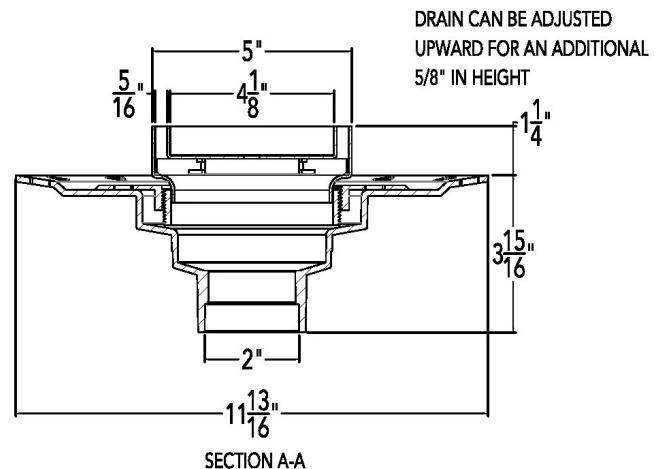

Infinity Drain
18 Secatoag Avenue
Port Washington, NY 11050
Phone: 516.767.6786
Fax: 516.740.3066
www.InfinityDrain.com

Note: Installer must verify all rough-in dimensions prior to installation and consult local and national codes. Conformity and compliance to local and national codes are the responsibility of the installer.