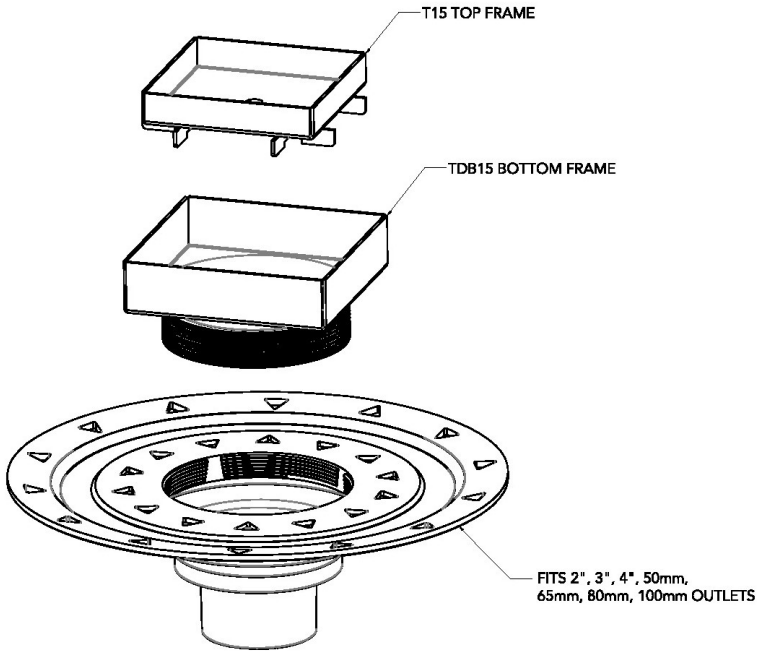

TDB 15 Specifications

TDB 15-A
5" x 5" Kit with ABS Bonded Flange Drain Body, fits 2", 3" and 4" Outlet
(5" L x 5" W x 1 5/16" H)
1 - T 15 B Tile Drain Strainer
1 - BFA 42 Bonded Flange ABS Drain

TDB 15-P
5" x 5" Kit with PVC Bonded Flange Drain Body, fits 2", 3" and 4" Outlet
(5" L x 5" W x 1 5/16" H)
1 - T 15 B Tile Drain Strainer
1 - BFP 42 Bonded Flange PVC Drain