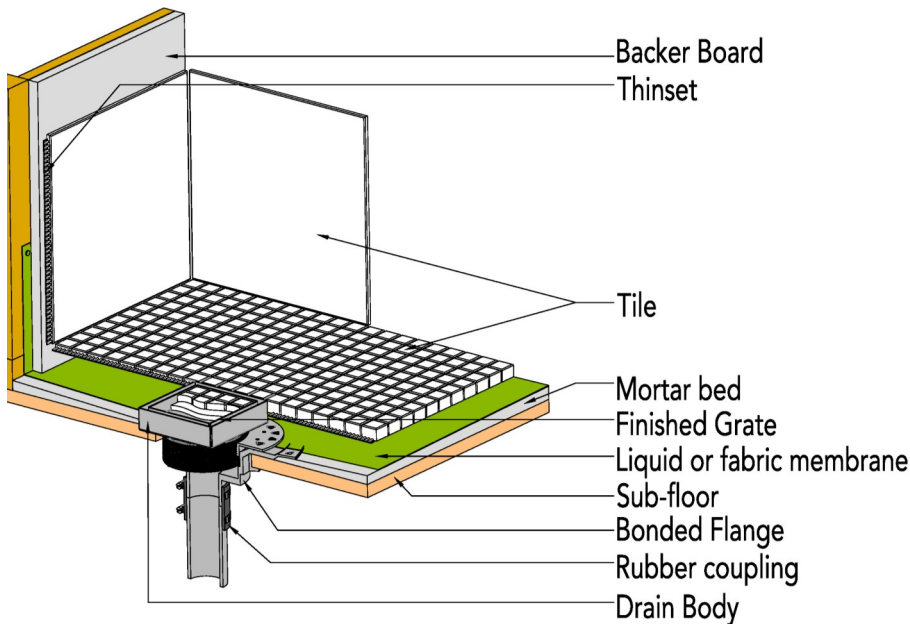

Complete Kits:

- TDB 15-A SS Bonded Flange ABS Drain
- TDB 15-A PS Bonded Flange ABS Drain
- TDB 15-A SS Bonded Flange PVC Drain
- TDB 15-P PS Bonded Flange PVC Drain

Components:

- T 15 A 5" x 5" Tile Drain Strainer
- T 15 B 5" x 5" Tile Drain Strainer
- BFA 42 Bonded Flange ABS
- BFP 42 Bonded Flange PVC

Infinity Drain

18 Secatoag Avenue
Port Washington, NY 11050
Phone: 516.767.6786
Fax: 516.740.3066
www.InfinityDrain.com

Note: Installer must verify all rough-in dimensions prior to installation and consult local and national codes. Conformity and compliance to local and national codes are the responsibility of the installer.