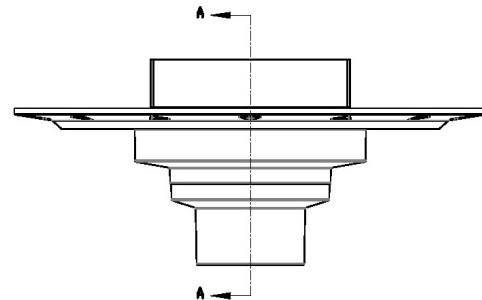

TDB 15 Specifications

TDB 15-A
5" x 5" Kit with ABS Bonded Flange Drain Body, fits 2", 3" and 4" Outlet
(5" L x 5" W x 1 5/16" H)
1 - T 15 B Tile Drain Strainer
1 - BFA 42 Bonded Flange ABS Drain

TDB 15-P
5" x 5" Kit with PVC Bonded Flange Drain Body, fits 2", 3" and 4" Outlet
(5" L x 5" W x 1 5/16" H)
1 - T 15 B Tile Drain Strainer
1 - BFP 42 Bonded Flange PVC Drain