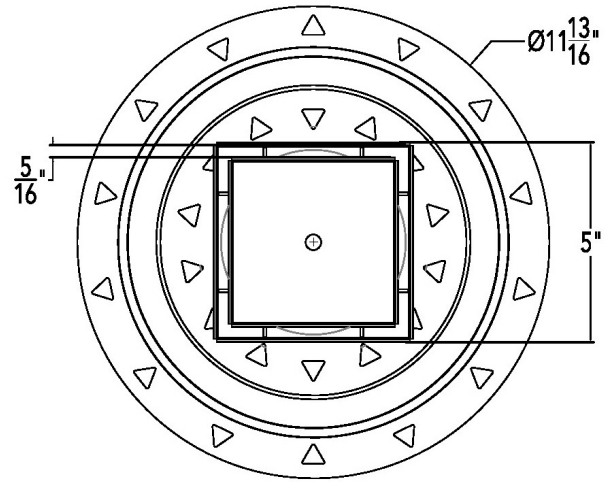

TDB 15 Specifications

TDB 15-A
5" x 5" Kit with ABS Bonded Flange Drain Body, fits 2", 3" and 4" Outlet
(5" L x 5" W x 1 5/16" H)
1 - T 15 B Tile Drain Strainer
1 - BFA 42 Bonded Flange ABS Drain

TDB 15-P
5" x 5" Kit with PVC Bonded Flange Drain Body, fits 2", 3" and 4" Outlet
(5" L x 5" W x 1 5/16" H)
1 - T 15 B Tile Drain Strainer
1 - BFP 42 Bonded Flange PVC Drain