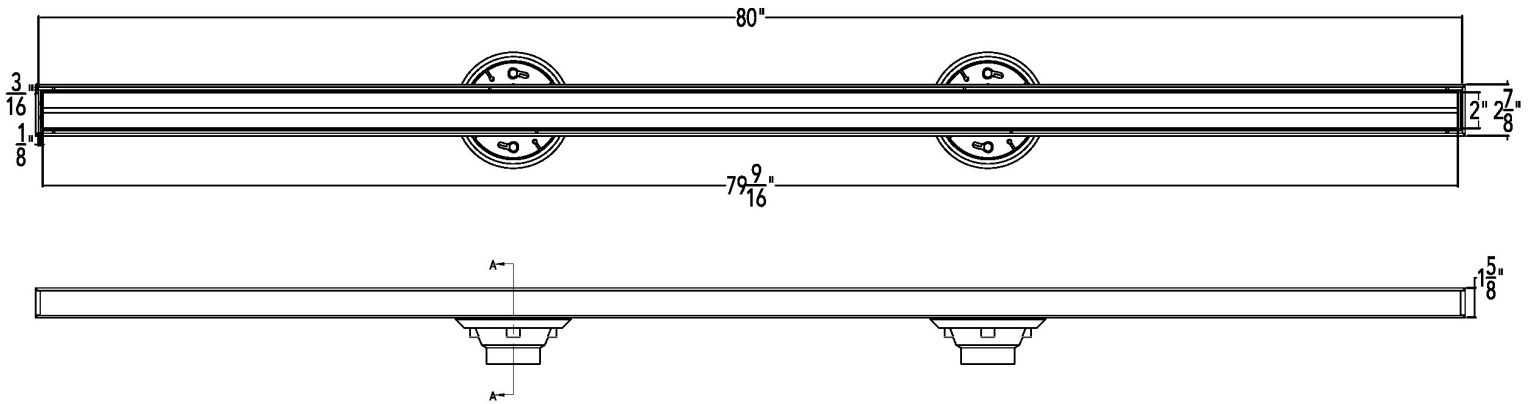

Add Clamp Down Drain:

CDI 22	Clamp Down Drain Cast Iron
CDA 22	Clamp Down Drain ABS
CDP 22	Clamp Down Drain PVC

2" clamp down drain not included in kit

Optional Components:

F65	Non Treated PVC Outlet
GJC 65	PVC Straight Joiner Strip
GAM 65	PVC 90° Angle Joiner
TNRN-P	PVC Threaded Nipple, (extends 2 3/8" to the S 50 PVC Threaded Outlet)
UCP 2	Universal 2" Clamping Plate
UCP 4	Universal 4" Clamping Plate
ERB	Eccentric Reducer Bushing 4"x2"

S-TIF 6580 Specifications

S-TIF 6580 SS

80" Complete Kit Includes:

- (80 1/8" l x 2 7/8" w x 1 5/8" h)
- 2 - TA 6540 Tile Insert Frame
- 1 - G 6560 PVC Channel
- 2 - E 65 PVC End Stop
- 2 - S 50 PVC Threaded Outlet
- 1 - TKEY Lift Out Key