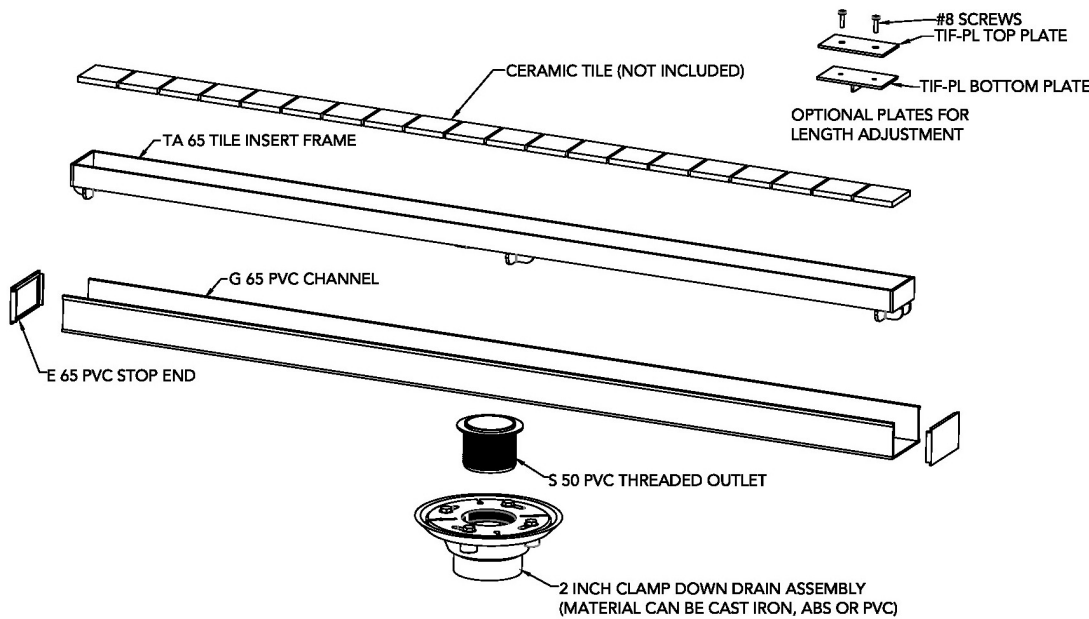

Add Clamp Down Drain:

CDI 22	Clamp Down Drain Cast Iron
CDA 22	Clamp Down Drain ABS
CDP 22	Clamp Down Drain PVC

2" clamp down drain not included in kit

Optional Components:

F65	Non Treated PVC Outlet
GJC 65	PVC Straight Joiner Strip
GAM 65	PVC 90° Angle Joiner
TNRN-P	PVC Threaded Nipple, (extends 2 3/8" to the S 50 PVC Threaded Outlet)
UCP 2	Universal 2" Clamping Plate
UCP 4	Universal 4" Clamping Plate
ERB	Eccentric Reducer Bushing 4"x2"

S-TIF 6580 Specifications

S-TIF 6580 SS

80" Complete Kit Includes:

- (80 1/8" l x 2 7/8" w x 1 5/8" h)
- 2 - TA 6540 Tile Insert Frame
- 1 - G 6560 PVC Channel
- 2 - E 65 PVC End Stop
- 2 - S 50 PVC Threaded Outlet
- 1 - TKEY Lift Out Key