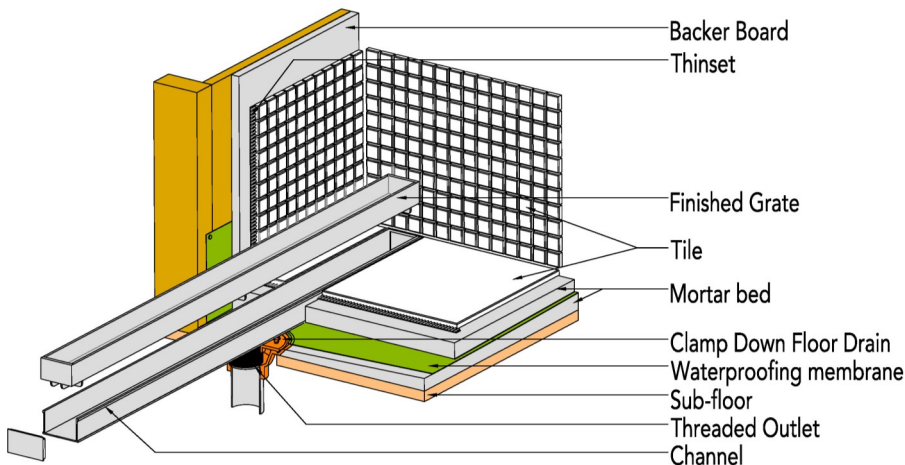

S-TIF 65 Series

S-TIF 65 | Site Sizeable

- Modify length and locate outlet on-site
- Indoor or outdoor use
- Incorporates tile or solid surface material up to 3/4" thick within the grate frame
- 316 stainless steel grate
- PVC channel
- Works with 2" clamp down floor drain with 2" throat (strainer size)
- Uses Hot Mop, Lead Pan, PVC Vinyl Liner, Rubber Liner (Chloraloy™) Copper Pan or Fiberglass waterproofing
- Grate can be removed completely for cleaning
- Flow rate 9 GPM per outlet*

Finishes:

- Satin Stainless
- Polished Stainless

Installation (S) Site Sizable

Complete Kits:

S-TIF 6540	40" Complete Kit
S-TIF 6548	48" Complete Kit
S-TIF 6560	60" Complete Kit
S-TIF 6572	72" Complete Kit
S-TIF 6596	96" Complete Kit

Longer lengths for indoor or outdoor installations.

Components:

TA 6540	40" Stainless Steel Grate
TA 6548	48" Stainless Steel Grate
TA 6560	60" Stainless Steel Grate
G 6536	36" PVC Channel
G 6540	40" PVC Channel
G 6548	48" PVC Channel
G 6560	60" PVC Channel
G 6580	80" PVC Channel
G 6596	96" PVC Channel
G 65108	108" PVC Channel
E 65	PVC Stop End
S 50	PVC Threaded Nipple
TIF PL	TIF Plates
TKEY	Lift Out Key

S-TIF 6580 Specifications

S-TIF 6580 SS

80" Complete Kit Includes:

- (80 1/8" l x 2 7/8" w x 1 5/8" h)
- 2 - TA 6540 Tile Insert Frame
- 1 - G 6560 PVC Channel
- 2 - E 65 PVC End Stop
- 2 - S 50 PVC Threaded Outlet
- 1 - TKEY Lift Out Key