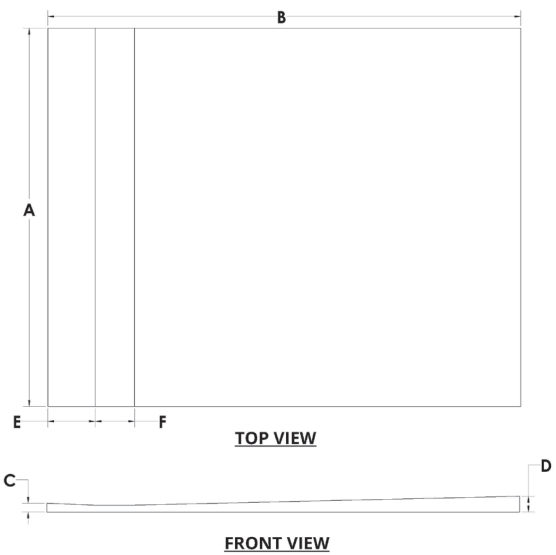

### Features

- For use with the USG Durock™ Brand Infinity Drain™ Linear Drain Kit
- High density foam with durable waterproof facer
- Optimal 2% sloped design
- Site cuttable for flexibility
- Includes template for drain cut out for easy installation

### Specifications

Floor Size	Dimensions						Model Number
	A Overall Width	B Overall Length	C Height 1	D Height 2	E Width 1 Drain	F Width 2	
36 x 60	36"	60"	1 1/4"	2"	7/8"	5"	171341
48 x 60	48"	60"	1 1/4"	2"	7/8"	5"	171342
66 x 60	66"	60"	1 1/4"	2"	7/8"	5"	171343