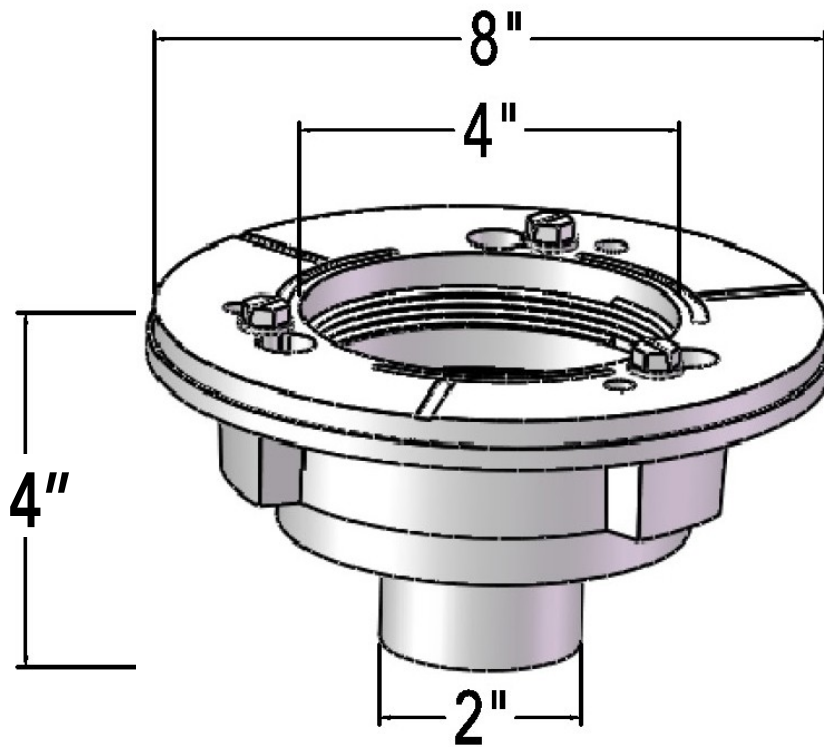

CDIC 42 Specifications

CDIC 42:

- Cast Iron Clamp Down Drain
- 4" Throat
- 2" Inside Caulk Outlet
- 8" overall diameter

Infinity Drain

18 Secatoag Avenue
Port Washington, NY 11050
Phone: 516.767.6786
Fax: 516.740.3066
www.InfinityDrain.com

Note: Installer must verify all rough-in dimensions prior to installation and consult local and national codes. Conformity and compliance to local and national codes are the responsibility of the installer.