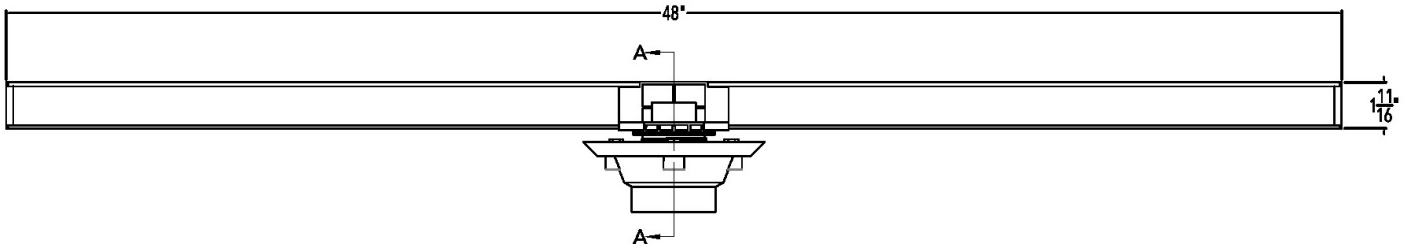

S-DG 3848 Specifications

DG 3848

48" Complete Kit Includes:

- (48 1/8" l x 1 13/16" w x 1 5/8" h)
- 1 - D 3848 Stainless Steel Grate
- 1 - G 3848 PVC Channel
- 2 - SE 38 End Section
- 1 - S32 PVC Outlet Section
- 1 - S50 Treaded Outlet

Add Clamp Down Drain:

- CDA 22 Clamp Down Drain ABS
- CDI 22 Clamp Down Drain Cast Iron
- CDP 22 Clamp Down Drain PVC

2" clamp down drain not included in kit