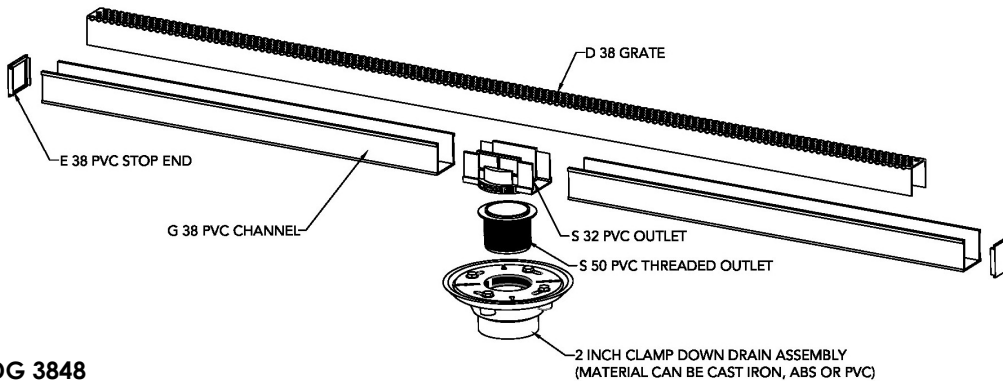

Installation (S) Site Sizable

Complete Kits:

- S-DG 3848 48" Complete Kit
- S-DG 3860 60" Complete Kit
- S-DG 3896 96" Complete Kit

Longer lengths for indoor or outdoor installations.

Components:

- D 3848 48" Stainless Steel Grate
- D 3860 60" Stainless Steel Grate
- G 3836 36" PVC Channel
- G 3848 48" PVC Channel
- G 3860 60" PVC Channel
- G 3896 96" PVC Channel
- G 38108 108" PVC Channel
- E 38 PVC Stop End
- S 32 PVC Outlet Section
- S 50 PVC Threaded Outlet

Add Clamp Down Drain:

- CDA 22 Clamp Down Drain ABS
- CDI 22 Clamp Down Drain Cast Iron
- CDP 22 Clamp Down Drain PVC

2" clamp down drain not included in kit

Optional Components:

- F 65 PVC Non-Threaded Outlet
- GJC 38 PVC Straight Joiner Strip
- GAM 38 PVC 90° Angle Joiner
- TNRN-P PVC Threaded Nipple, (extends 2 3/8" to the S 50 PVC Threaded Outlet)
- UCP 2 Universal 2" Clamping Plate
- UCP 4 Universal 4" Clamping Plate
- ERB Eccentric Reducer Bushing 4"x2"

Infinity Drain
 18 Secatoag Avenue
 Port Washington, NY 11050
 Phone: 516.767.6786
 Fax: 516.740.3066
 www.InfinityDrain.com

S-DG 3848 Specifications

DG 3848

48" Complete Kit Includes:

- (48 1/8" l x 1 13/16" w x 1 5/8" h)
- 1 - D 3848 Stainless Steel Grate
- 1 - G 3848 PVC Channel
- 2 - SE 38 End Section
- 1 - S32 PVC Outlet Section
- 1 - S50 Treaded Outlet