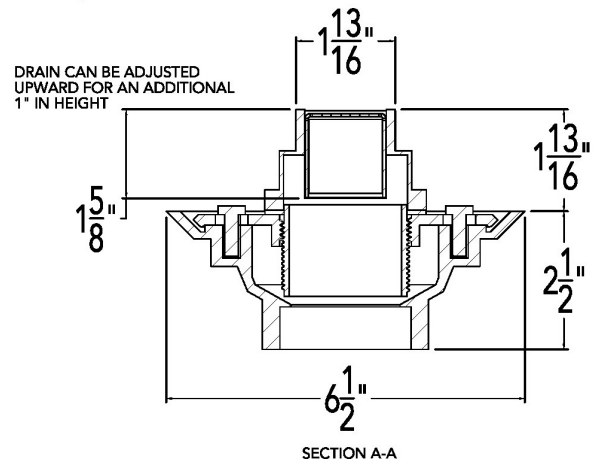

Infinity Drain

18 Secatoag Avenue
Port Washington, NY 11050
Phone: 516.767.6786
Fax: 516.740.3066
www.InfinityDrain.com

Note: Installer must verify all rough-in dimensions prior to installation and consult local and national codes. Conformity and compliance to local and national codes are the responsibility of the installer.