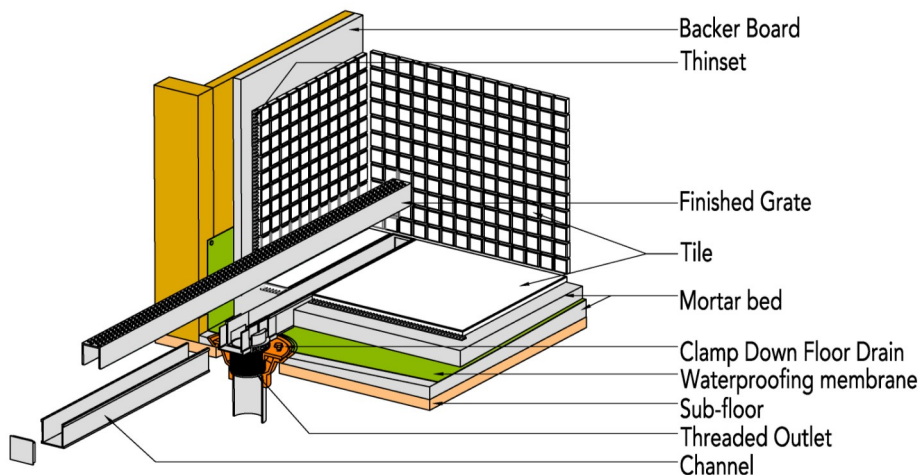

S-DG 38 Series

S-DG 38 | Site Sizeable

- Modify length and locate outlet on-site
- Indoor or outdoor use
- 16 gauge, 304 perforated stainless steel grate
- PVC channel
- Works with 2" clamp down floor drain with 2" throat (strainer size) (not included)
- Uses Hot Mop, Lead Pan, PVC Vinyl Liner, Rubber Liner (Chloraloy™) Copper Pan or Fiberglass waterproofing
- Grate can be removed completely for cleaning
- Flow rate 9 GPM per outlet*

*Flow rate measured at outlet only. Measurement does not account for water in channel or sheeting on shower floor.

Finishes:

- ___ Satin Stainless
- ___ Polished Stainless
- ___ Lifetime Oil
- ___ Rubbed Bronze

Installation (S) Site Sizable

Complete Kits:

- S-DG 3848 48" Complete Kit
- S-DG 3860 60" Complete Kit
- S-DG 3896 96" Complete Kit

Longer lengths for indoor or outdoor installations.

Components:

- D 3848 48" Stainless Steel Grate
- D 3860 60" Stainless Steel Grate
- G 3836 36" PVC Channel
- G 3848 48" PVC Channel
- G 3860 60" PVC Channel
- G 3896 96" PVC Channel
- G 38108 108" PVC Channel
- E 38 PVC Stop End
- S 32 PVC Outlet Section
- S 50 PVC Threaded Outlet