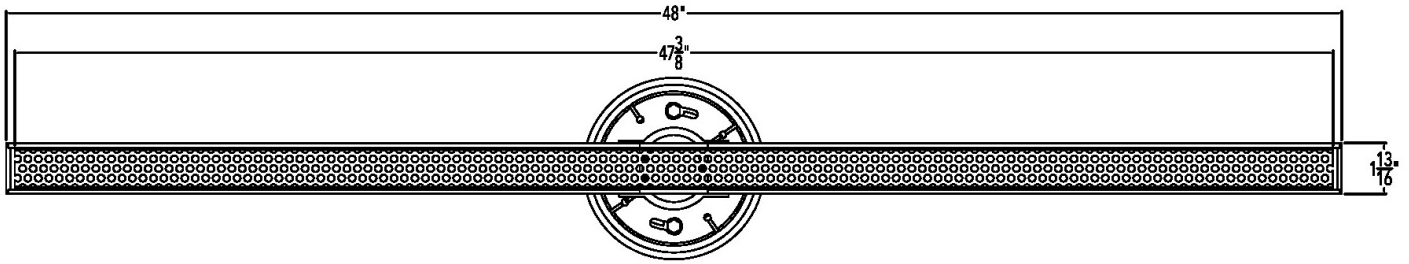

S-DG 3848 Specifications

DG 3848

48" Complete Kit Includes:

- (48 1/8" l x 1 13/16" w x 1 5/8" h)
- 1 - D 3848 Stainless Steel Grate
- 1 - G 3848 PVC Channel
- 2 - SE 38 End Section
- 1 - S32 PVC Outlet Section
- 1 - S50 Treaded Outlet

Add Clamp Down Drain:

- CDA 22 Clamp Down Drain ABS
- CDI 22 Clamp Down Drain Cast Iron
- CDP 22 Clamp Down Drain PVC

2" clamp down drain not included in kit