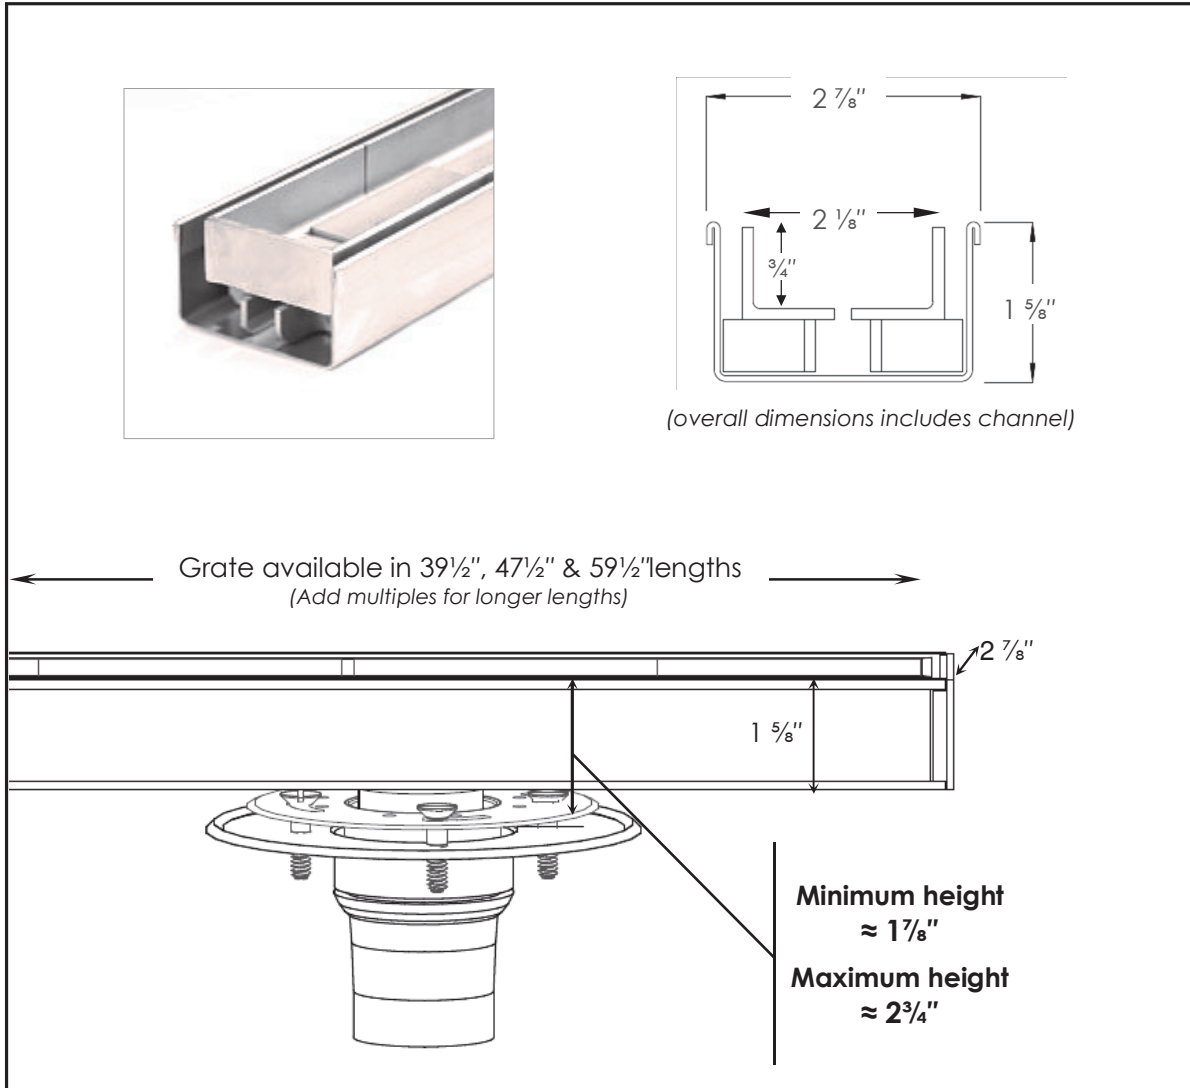

TIF AS 65

Specification

Clamp down drain is not supplied by Infinity Drain