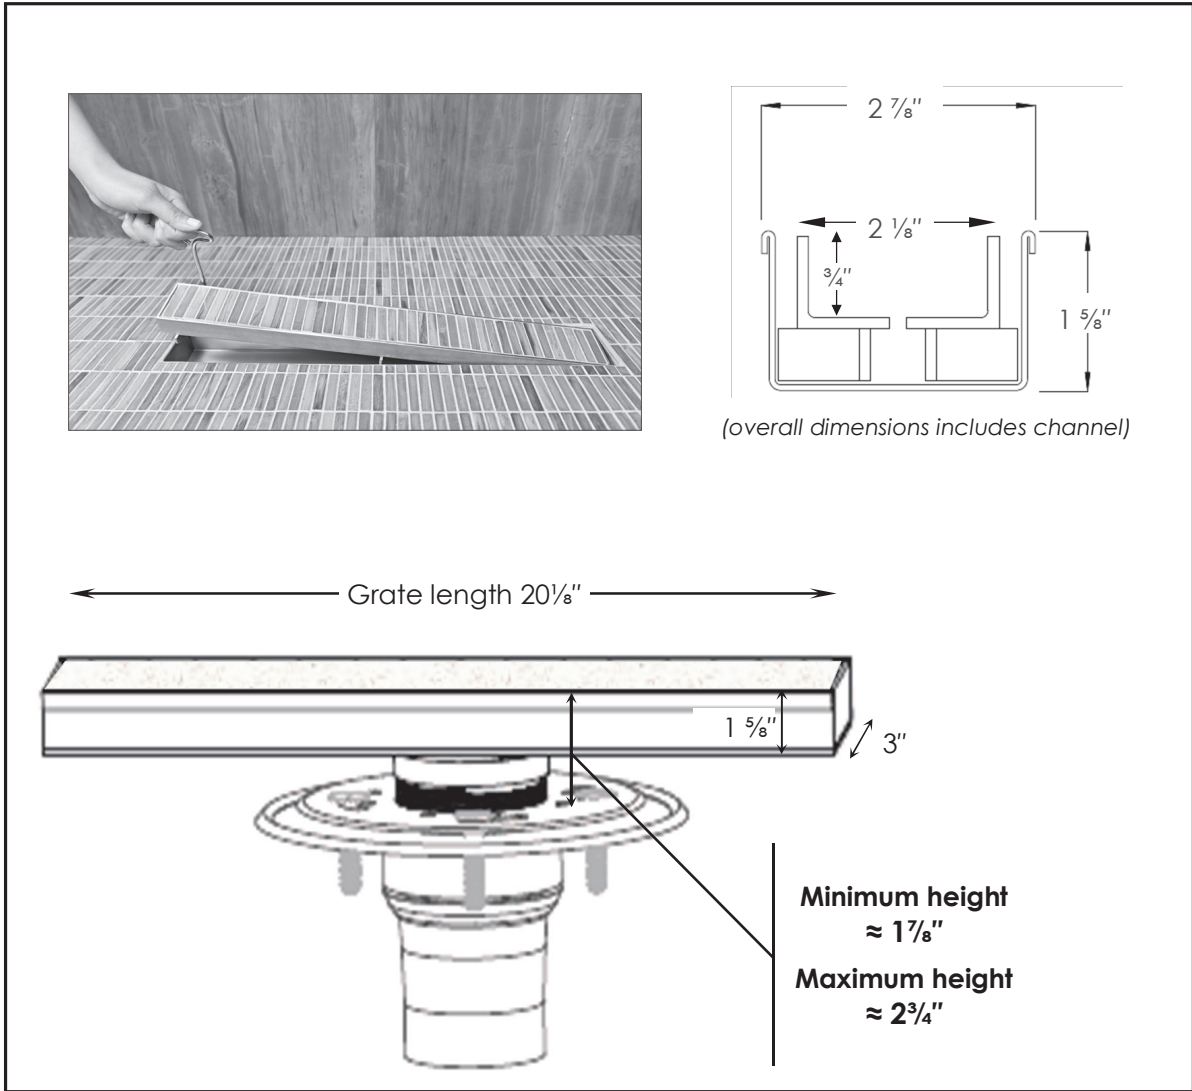

TD 50 Series

Specification

Clamp down drain is included