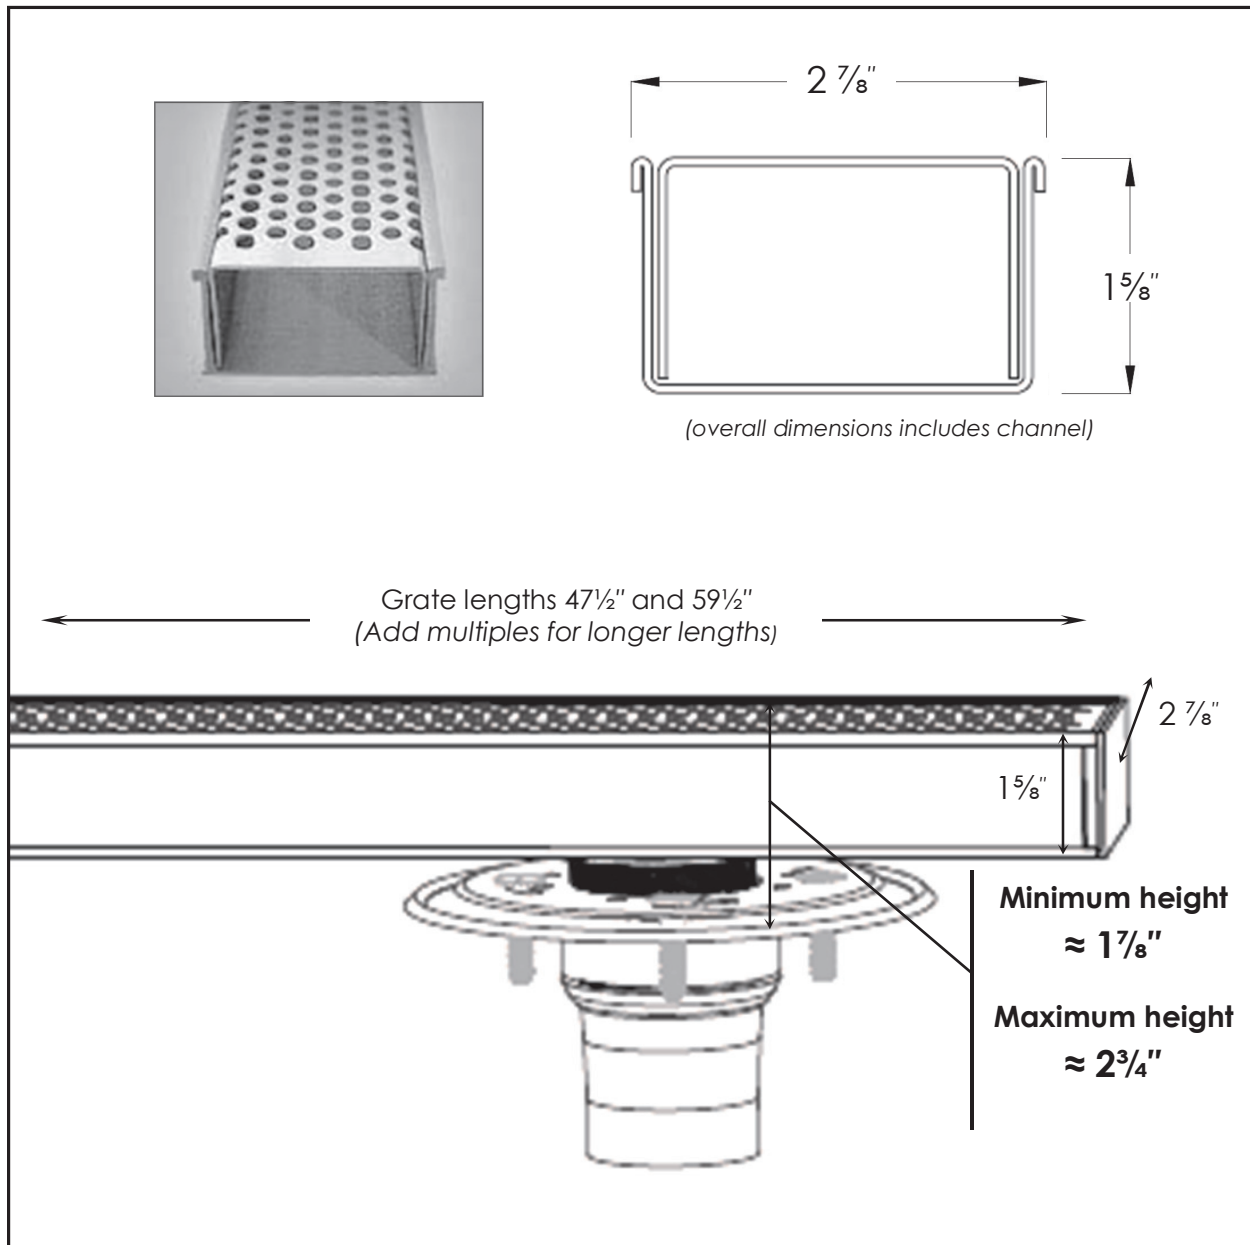

DG 65

Specification

Clamp down drain is not supplied by Infinity Drain