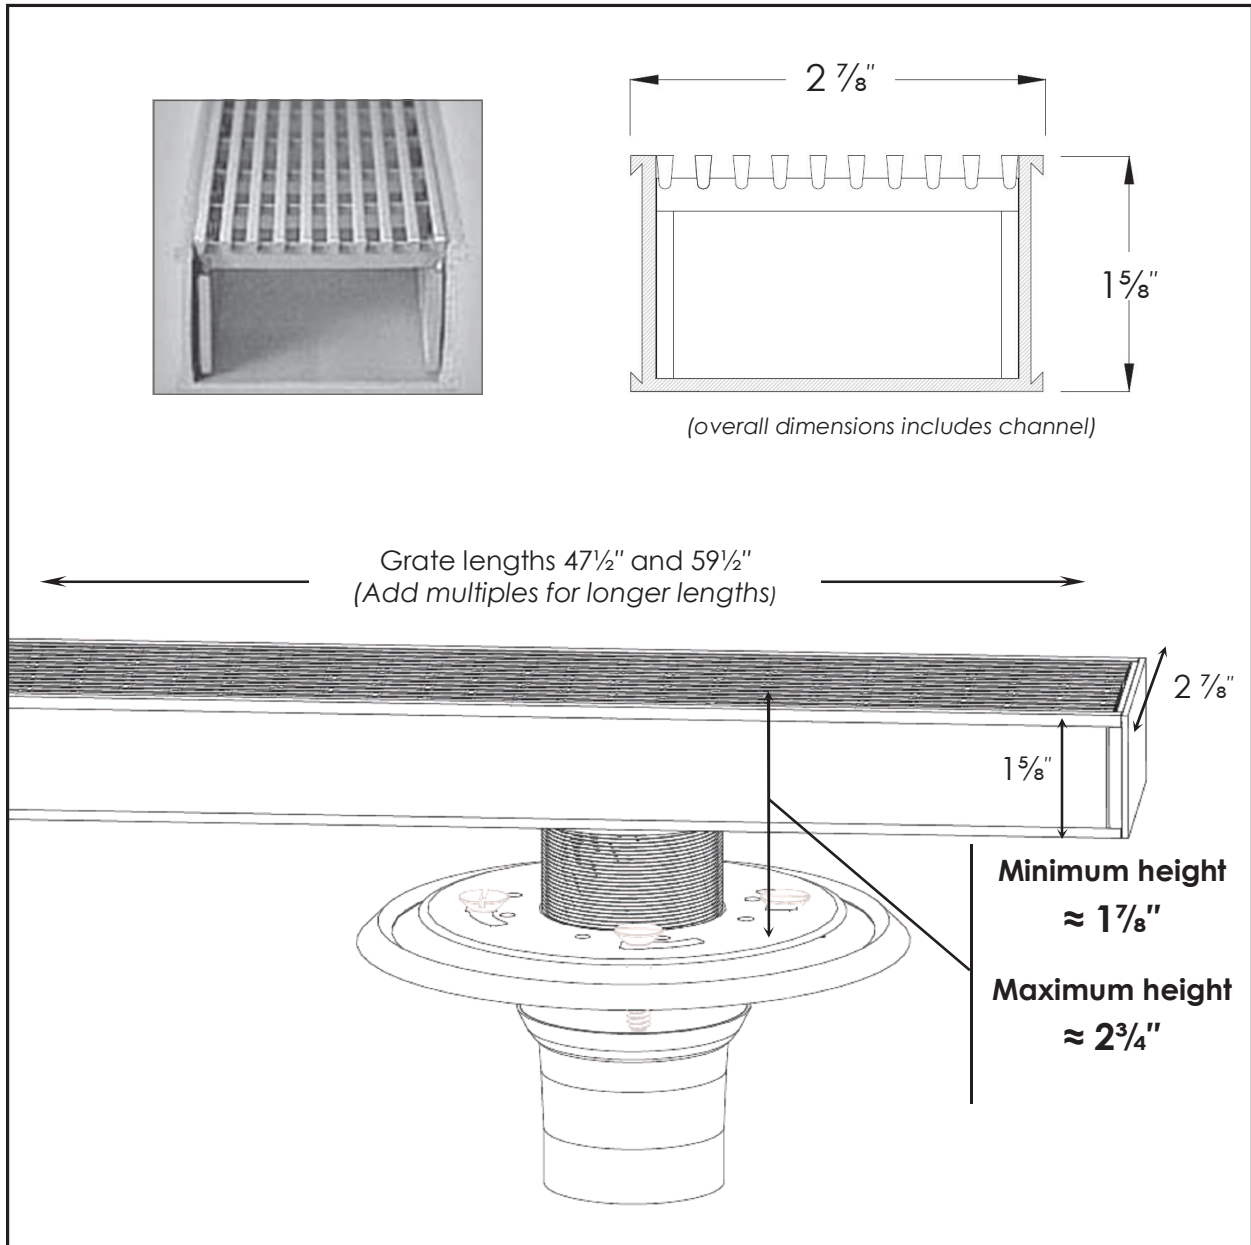

AG 65

Specification

Clamp down drain is not supplied by Infinity Drain