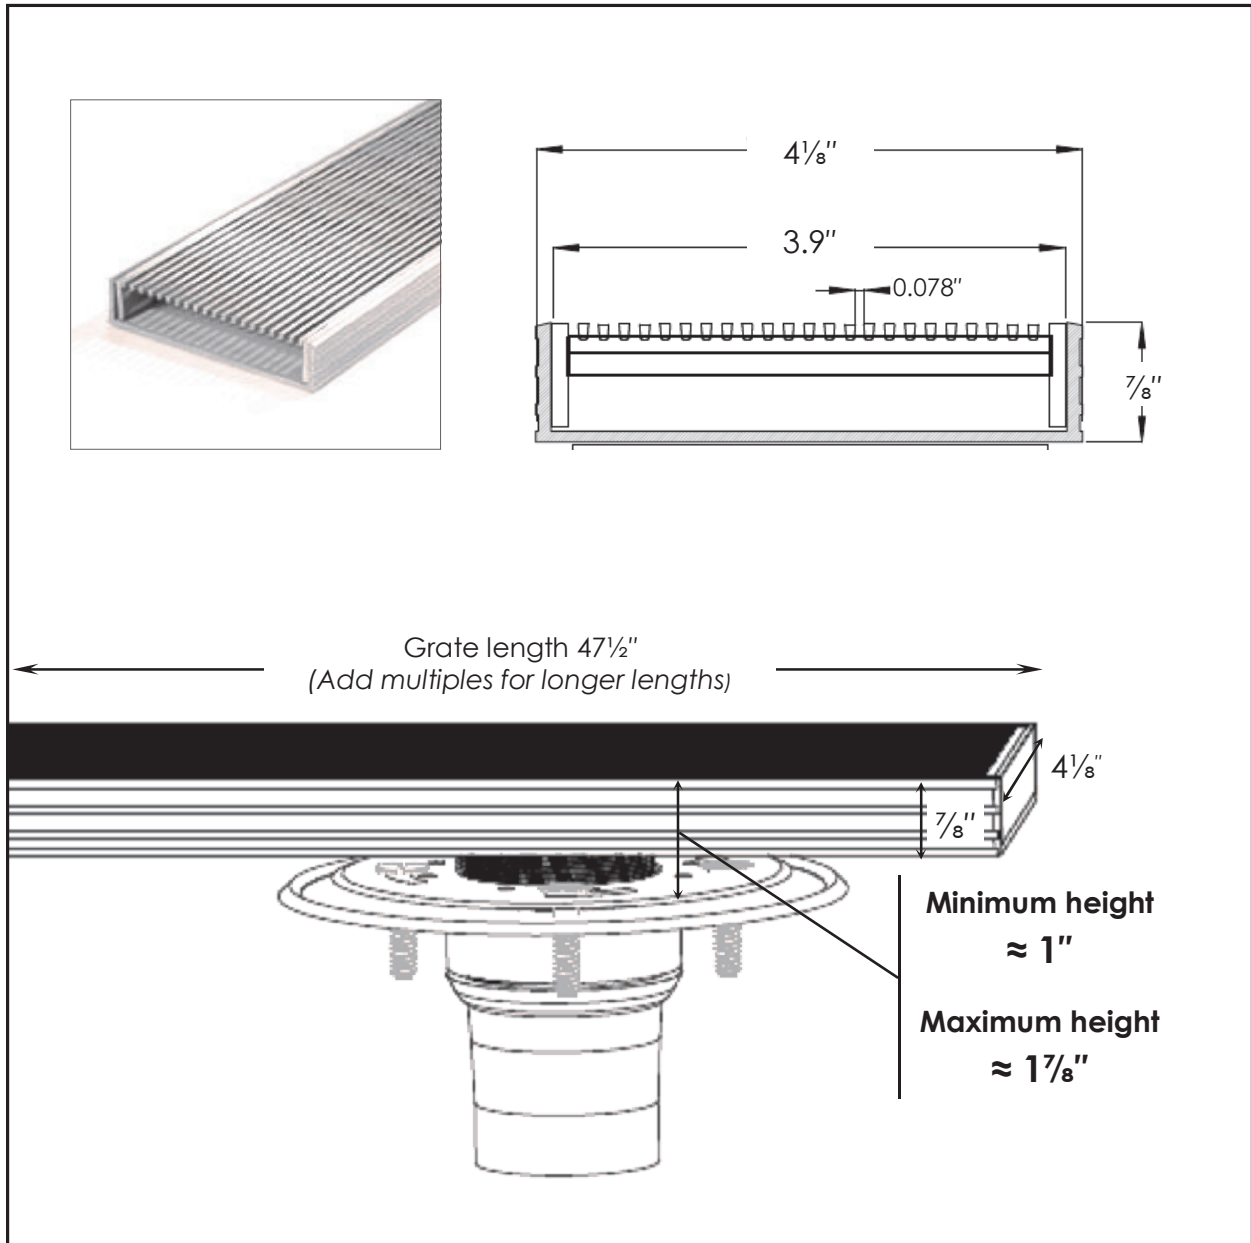

AG 100

Specification

Clamp down drain is not supplied by Infinity Drain