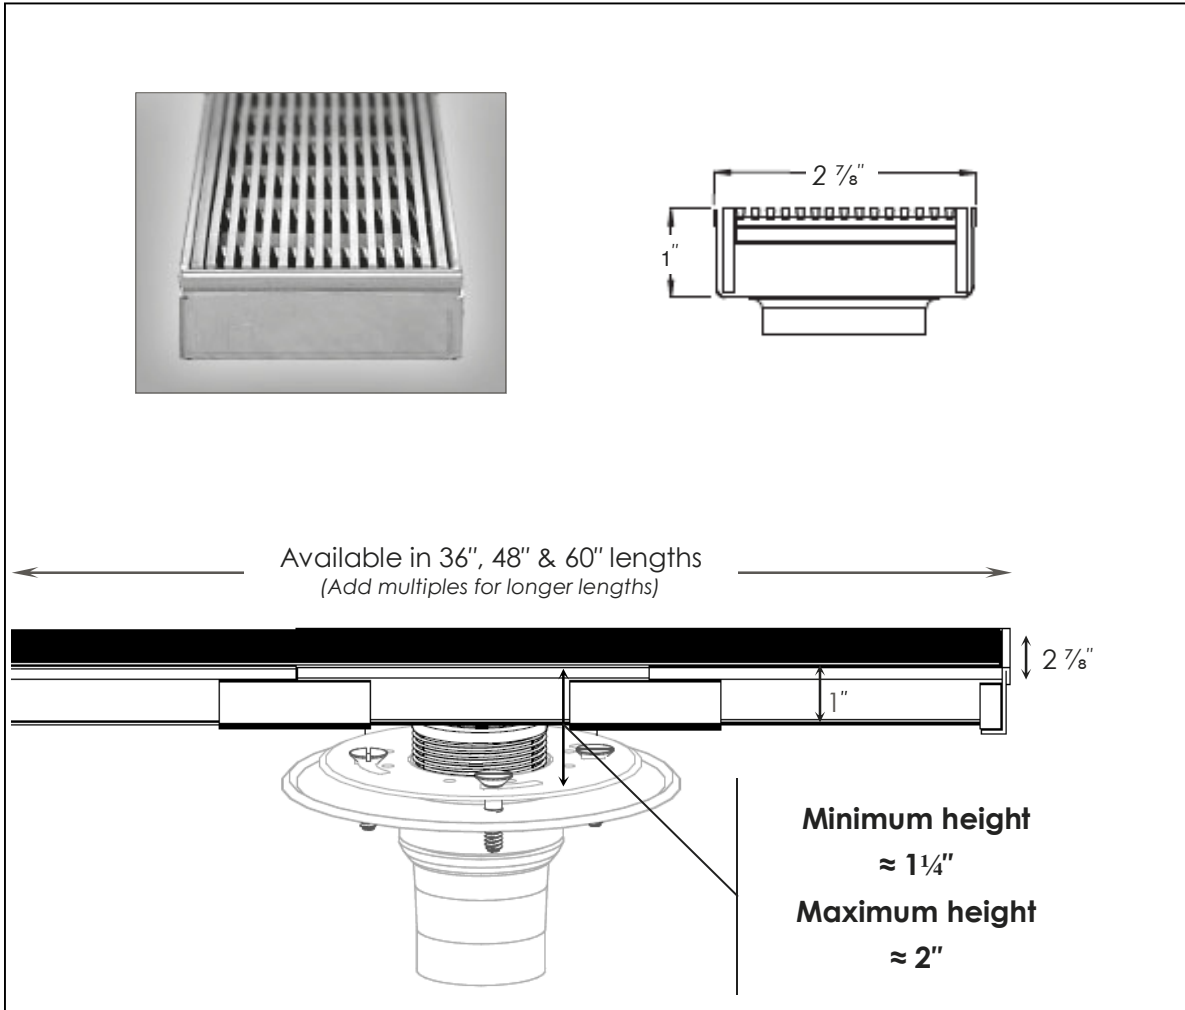

AS 65

Specification

Clamp down drain is not supplied by Infinity Drain